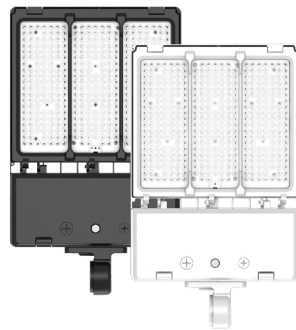

FL05 FLOOD / AREA LIGHTS

DarkSky approved when set to 3000K operation and used with optional Fixed Mount.

WHAT MAKES THE FL05 SO GREAT!

The new ultra-versatile FL05 Flex Series Flood / Area lights from CSC LED provides the desired flexibility and ease of installation not found in most other Flood / Area lights on the market.

With quick release latches for the driver compartment and field-interchangeable optics, installation and modifications are faster than ever before! You can now connect the fixture to the correct voltage and adjust the wattage; and colour temperature! With 0-10V dimming, take advantage the widest range of configurations, all without the need for ordering specific options.

Feel confident that even after installation, you can take advantage of the wide range of adjustments to suit your lighting needs and preferences. Now that's peace of mind!

Pictured: 100W - 150W Models