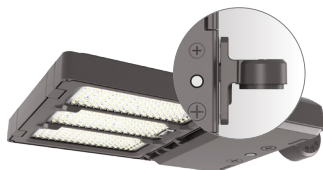

Motion Sensors

MS04-MW-TW-DC
MS01-PIR-TW-DC

Visor

FL-VISOR01-SM-BK
(Available in Small or Large options)

Slip Fitter

FL-SF01-BZ

Fixed Mount

FL-FM01-BZ

Trunnion Mount

FL-TR01-BZ

Yoke Mount

FL-YM01-SM-BZ
(Available in Small or Large options)

Pole Mount

FL-PM01-BZ

Multi Mount

FL-MM01-BZ