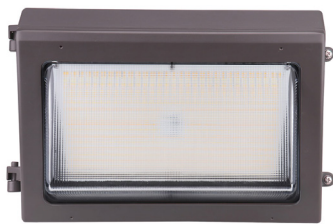

# CWP04 WALL PACKS

Pictured: CWP04-40W-3CCT-UD

**CSC LED's CWP04 Wall Packs** are ideal for entryway and exterior security lighting. Easy installation and maintenance with colour temperature and voltage options.

- Built-in photocell (can be bypassed with switch)
- 120 - 347V driver with 6kV surge protection
- Instant start, soft, uniform light
- Borosilicate glass lens
- Durable die-cast aluminum housing
- Colour selectable 3000K/4000K/5000K