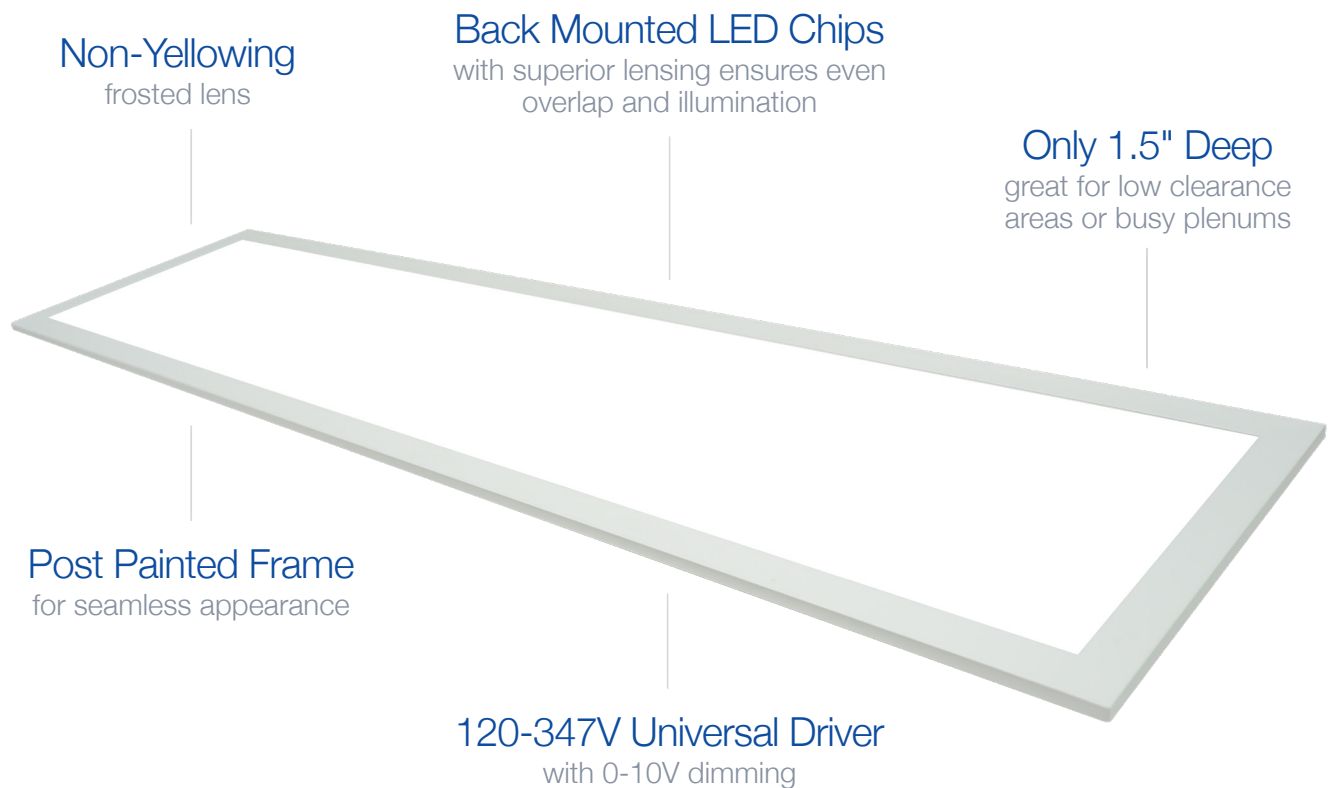

PLBL Backlit Panels

Ideal for offices, gymnasiums, schools, hospitals, and more.

Optional Surface Mount Kits and Cable Kits available (sold separately)

PLBL Backlit Panels

PRODUCT #	WATTS	VOLTAGE	CCT	LUMENS
PLBL14-40W-35K-UD	40W	120-347V	3500K	4,342 lm
PLBL14-40W-50K-UD	40W	120-347V	5000K	4,544 lm
PLBL22-40W-35K-UD	40W	120-347V	3500K	4,697 lm
PLBL22-40W-40K-UD	40W	120-347V	4000K	4,706 lm
PLBL22-40W-50K-UD	40W	120-347V	5000K	4,725 lm