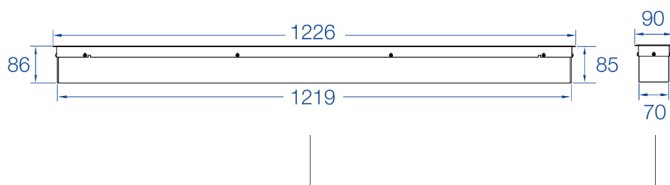

Recessed Kit

For use with Architectural Linear Strips

Elevate your space by creating your own custom lighting design
 Ideal for use in offices, conference rooms, hallways, educational facilities, and more

*2 kits required for 8' fixtures

DIMENSIONAL DRAWING (MM)

*Add 6 mm for actual cut out