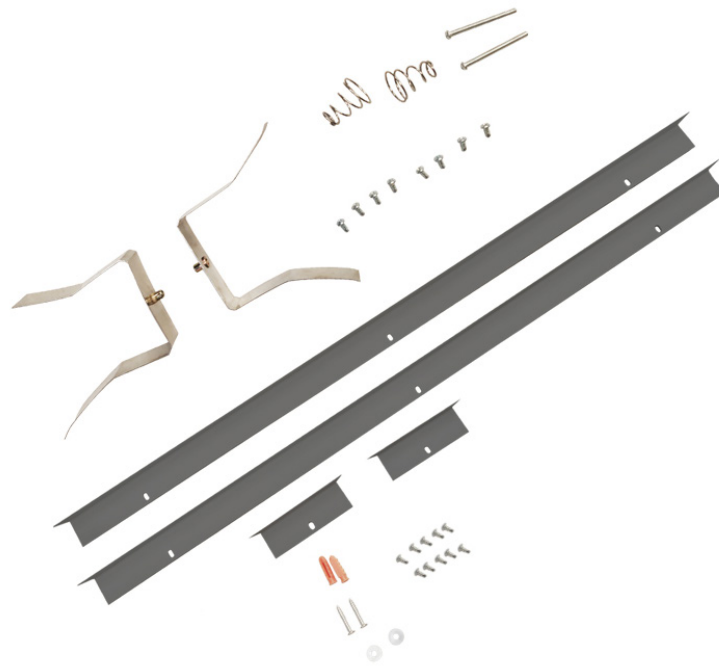

Recessed Kit

For use with Architectural Linear Strips

Elevate your space by creating your own custom lighting design
 Ideal for use in offices, conference rooms, hallways, educational facilities, and more

*2 kits required for 8' fixtures

DIMENSIONAL DRAWING (MM)

*Add 6 mm for actual cut out