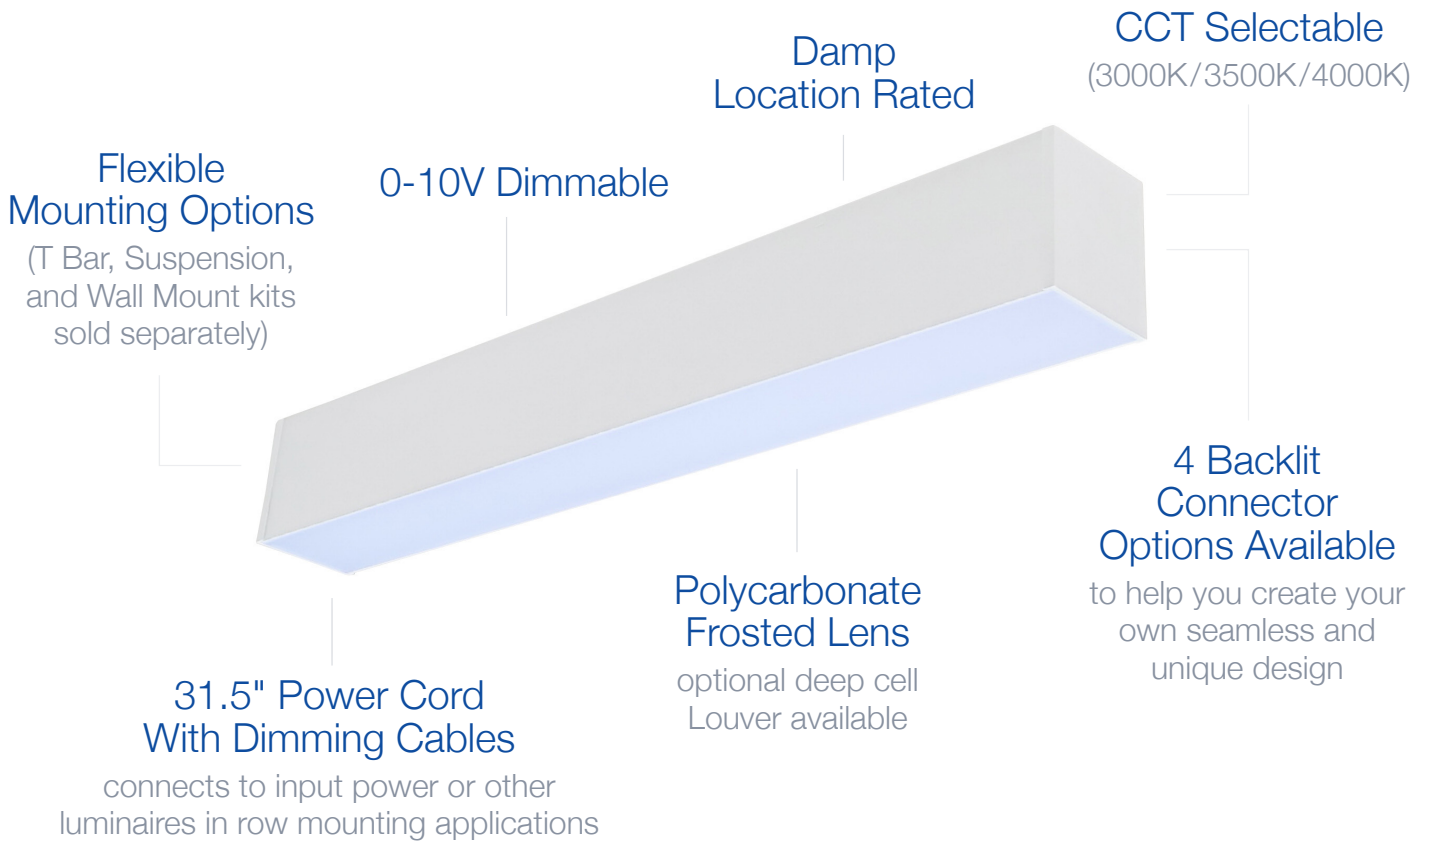

# Architectural Linear Strip

20W | CCT Selectable | 120-347V | 2ft

Elevate your space by creating your own custom lighting design  
Ideal for use in offices, conference rooms, hallways, educational facilities, and more

### LIGHT SPECIFICATIONS

Lumens	2,300 lm
Efficacy	115 lm/W
CCT	Selectable (30K/35K/40K)
CRI	≥80
Dimmable	0-10V
L70 Life	>50,000 hrs
Warranty	5-year

### CONSTRUCTION

Power Cord	31.5"
Housing	Aluminum
Finish Colour	White
Lens	Polycarbonate
IP Rating	IP20 (Damp Location)