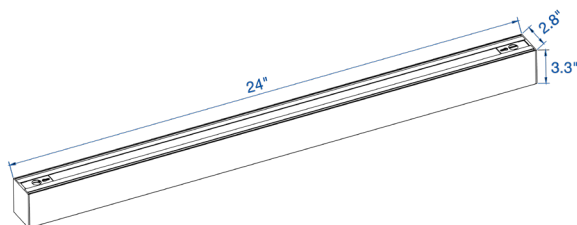

TECHNICAL DATA

LIGHT SPECIFICATIONS

Lumens	2,300 lm
Efficacy	115 lm/W
CCT	Selectable (30K/35K/40K)
CRI	≥80
Dimmable	0-10V
L70 Life	>50,000 hrs
Warranty	5-year

APPROVALS AND LISTINGS

cUL	E482965

DIMENSIONAL DRAWING (IN)

CONNECTORS (Sold Separately)

AL-120-CON	120° Connector
AL-L-CON	90° Connector
AL-T-CON	T Connector
AL-X-CON	X Connector