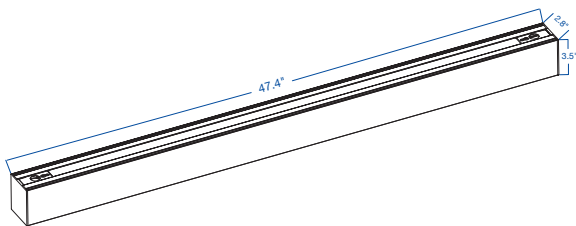

Architectural Linear Strip

40W | CCT Selectable | 120-347V | 4ft

Elevate your space by creating your own custom lighting design
Ideal for use in offices, conference rooms, hallways, educational facilities, and more

TECHNICAL DATA

LIGHT SPECIFICATIONS

Lumens	4,608 lm
Efficacy	111 lm/W
CCT	Selectable (30K/35K/40K)
CRI	83
Dimmable	0-10V
L70 Life	>50,000 hrs
Warranty	5-year

APPROVALS AND LISTINGS

cUL	E482965
-----	---------

DIMENSIONAL DRAWING

CONNECTORS (Sold Separately)

AL-120-CON-BK	120° Connector (Black)
AL-L-CON-BK	90° Connector (Black)
AL-T-CON-BK	T Connector (Black)
AL-X-CON-BK	X Connector (Black)

120°

90°

T

X

NOTE: All Connectors require Connection Kits (AL-C-KIT-BK). Please refer to the connector product sheets to learn more.

DIMENSIONS AND WEIGHTS

Product Dimensions	47.4" x 2.8" x 3.5"
Fixture Weight	6.6 lbs
Carton Qty	1
Carton Gross Weight	7.49 lbs
Carton Dimensions	48.2" x 3.7" x 3"
Master Carton Qty	6
Master Carton Gross Weight	41.9 lbs
Master Carton Dimensions	48.2" x 11.8" x 6.9"