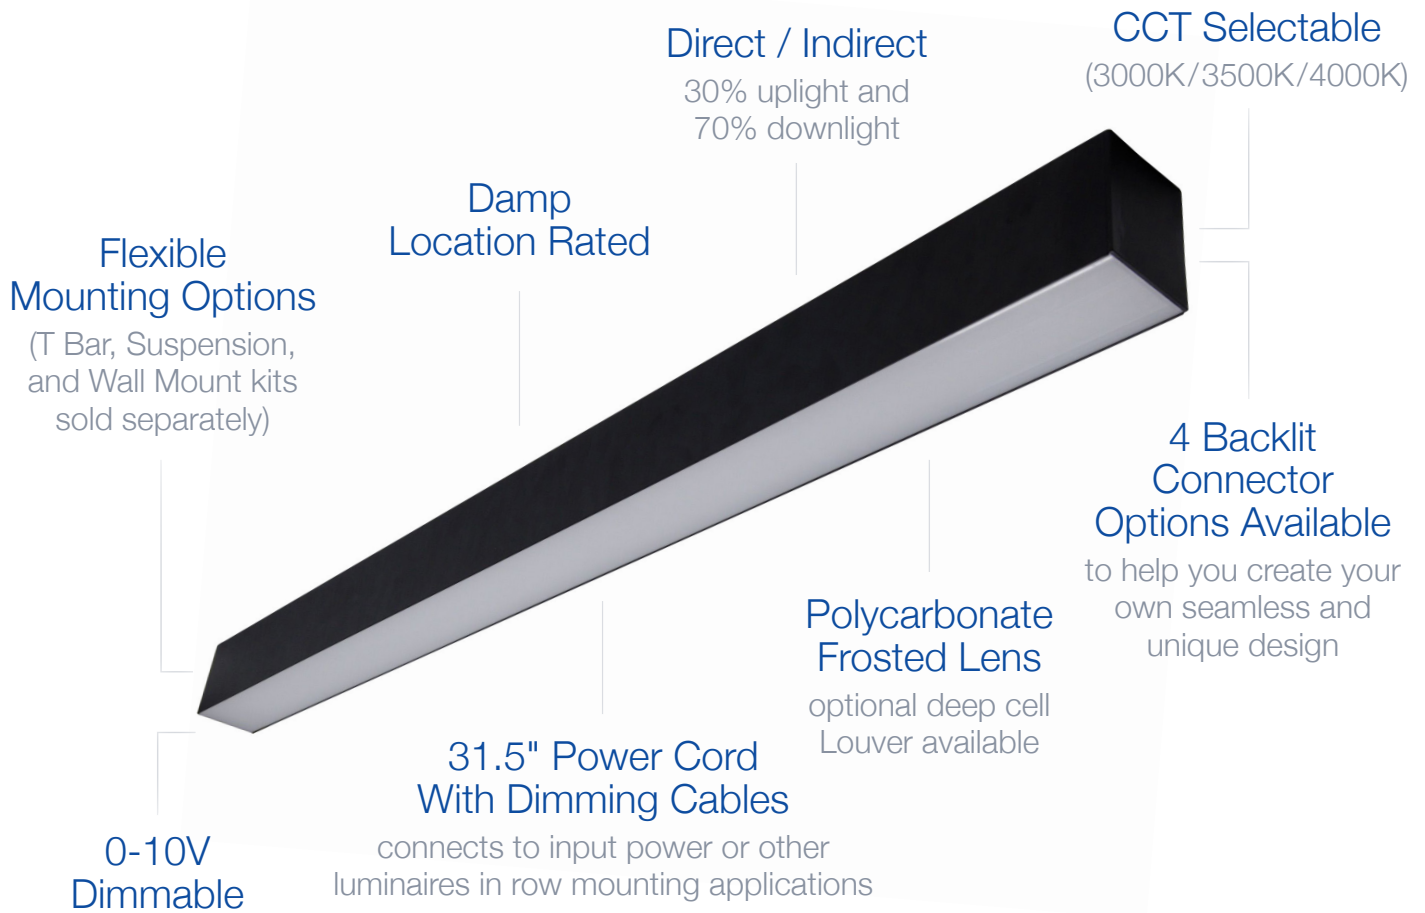

Architectural Linear Strip

40W | CCT Selectable | 120-347V | 4ft

Elevate your space by creating your own custom lighting design
Ideal for use in offices, conference rooms, hallways, educational facilities, and more

TECHNICAL DATA

LIGHT SPECIFICATIONS

Lumens	4,608 lm
Efficacy	111 lm/W
CCT	Selectable (30K/35K/40K)
CRI	83
Dimmable	0-10V
L70 Life	>50,000 hrs
Warranty	5-year

APPROVALS AND LISTINGS

cUL	E482965
-----	---------

ELECTRICAL

Wattage	40W
Voltage	120-347V
Current	0.43A
Surge Protection	4kV
Auxiliary Output	N/A
Power Factor	>0.9
THD	6.4%
Operating Temp	-30°C to 40°C

CONSTRUCTION

Power Cord	55"
Housing	Aluminum
Finish Colour	Black
Lens	Polycarbonate
IP Rating	IP20 (Damp Location)