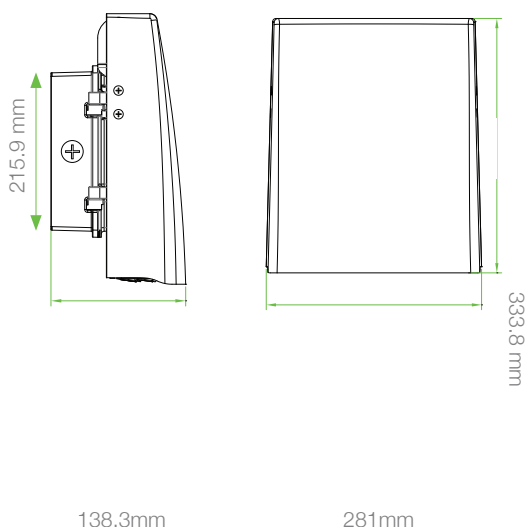

TECHNICAL DATA

LIGHT SPECIFICATIONS

Lumens	13,796 lm
Efficacy	111.4 lm/W
CCT	4000K
CRI	83.5
Beam Angle	90 x 120
L70 Life	50,000 hrs
Dimmable	No
Warranty	10-year

ILLUMINANCE AT A DISTANCE

DIMENSIONS

ELECTRICAL

Wattage	120W
Voltage	347V
Power Factor	0.93
THD	13.26%
Operating Temp	-40 to 40°C

CONSTRUCTION

Housing	Aluminum
Finish	Multi-coat, powder
Colour	Bronze
IP Rating	IP65
Weight	10.6 lbs
Carton Qty	2

ISOCANDELA PLOT