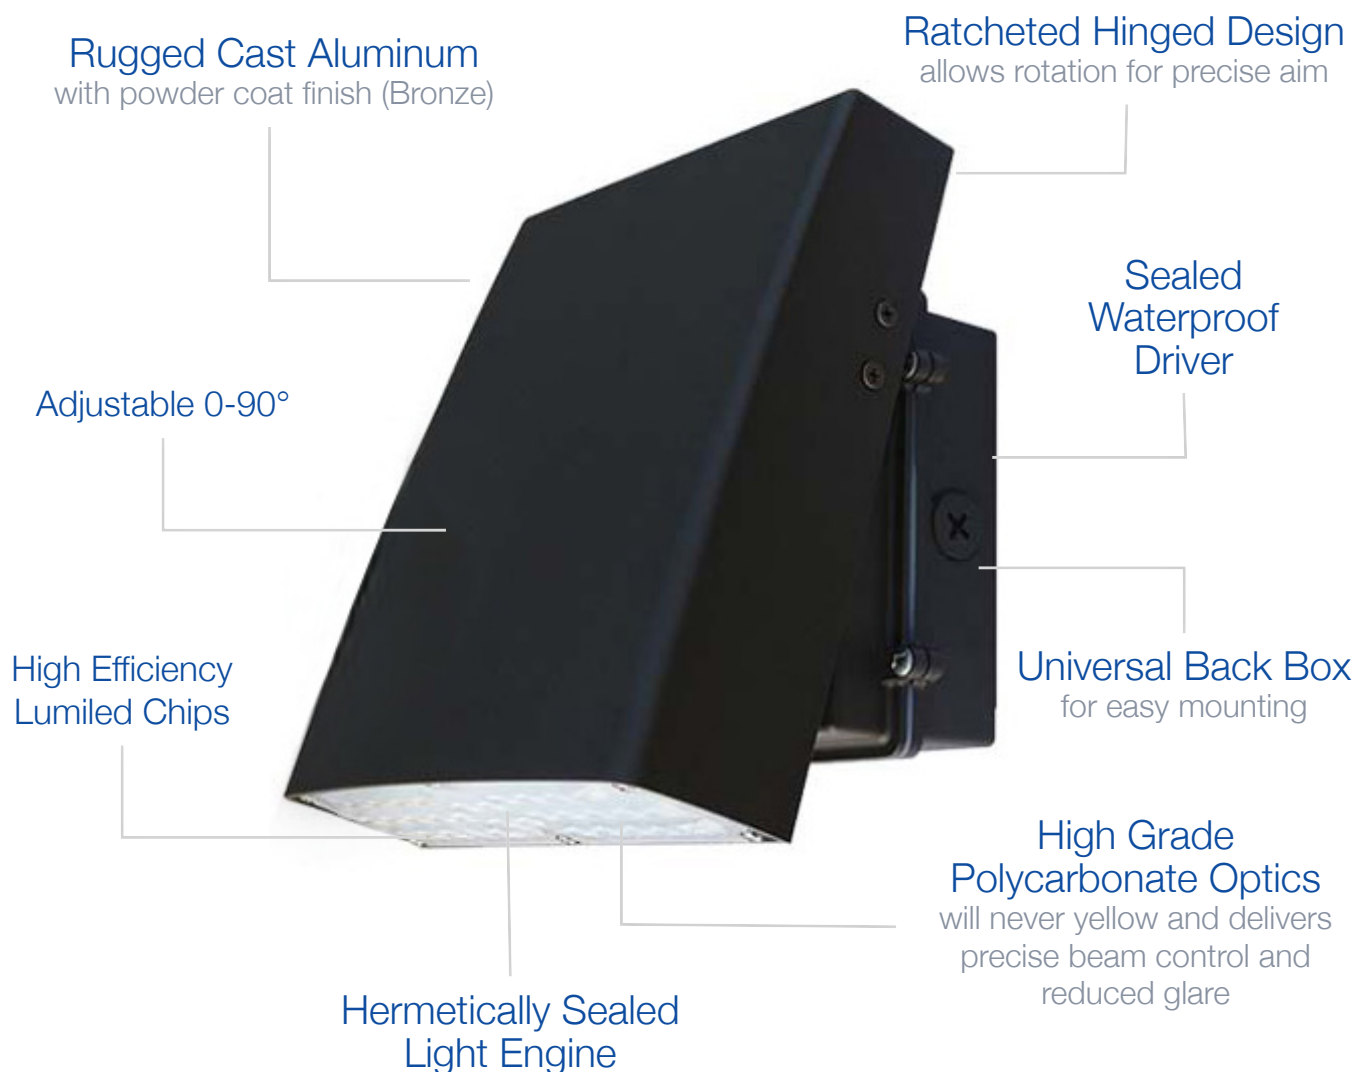

Architectural Wall Pack

120W | 4000K | 347V

High-end style with super bright, energy efficient LEDs
Ideal for building entrances, multi-use facilities, apartment buildings,
institutions, schools, stairways and loading docks

TECHNICAL DATA

LIGHT SPECIFICATIONS

Lumens	13,796 lm
Efficacy	111.4 lm/W
CCT	4000K
CRI	83.5
Beam Angle	90 x 120
L70 Life	50,000 hrs
Dimmable	No
Warranty	10-year

ILLUMINANCE AT A DISTANCE

DIMENSIONS

ELECTRICAL

Wattage	120W
Voltage	347V
Power Factor	0.93
THD	13.26%
Operating Temp	-40 to 40°C

CONSTRUCTION

Housing	Aluminum
Finish	Multi-coat, powder
Colour	Bronze
IP Rating	IP65
Weight	10.6 lbs
Carton Qty	2

ISOCANDELA PLOT