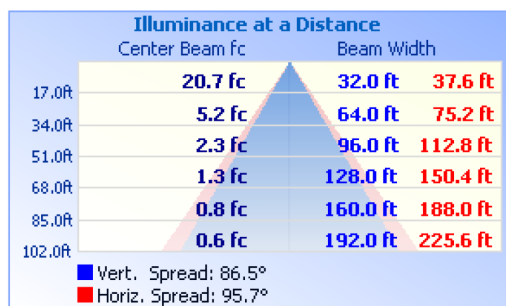

TECHNICAL DATA

LIGHT SPECIFICATIONS

Lumens	13,796 lm
Efficacy	111.4 lm/W
CCT	4000K
CRI	83.5
Beam Angle	90 x 120
L70 Life	50,000 hrs
Dimmable	No
Warranty	10-year

ILLUMINANCE AT A DISTANCE

DIMENSIONS

ELECTRICAL

Wattage	120W
Voltage	347V
Power Factor	0.93
THD	13.26%
Operating Temp	-40 to 40°C

CONSTRUCTION

Housing	Aluminum
Finish	Multi-coat, powder
Colour	Bronze
IP Rating	IP65
Weight	10.6 lbs
Carton Qty	2

ISOCANDELA PLOT