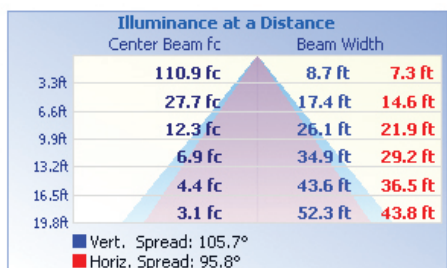

TECHNICAL DATA

LIGHT SPECIFICATIONS

Lumens	5,740 lm
Efficacy	144.48 lm/W
CCT	5000K
CRI	80
Dimmable	0-10V
Warranty	10-year

ELECTRICAL

Wattage	40W
Voltage	120-277V
Power factor	0.90
THD	15%
Operating temp	-40° to 40°C

APPROVALS AND LISTINGS

cUL	E482965
DLC	PLGAIXCUYKQB

CONSTRUCTION

Housing	Aluminum / Borosilicate glass
Colour	Bronze
IP rating	IP65
Weight	8.29 lbs
Carton qty	1

ILLUMINANCE AT A DISTANCE