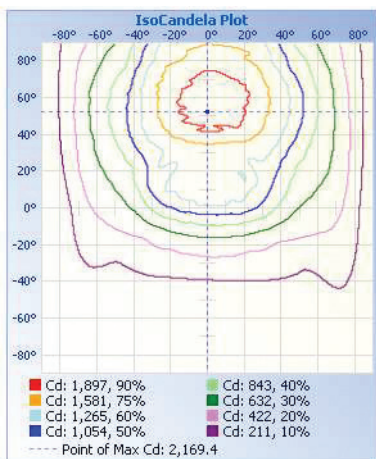

ISOCANDELA PLOT

Western Canada Warehouse: 121-1647 Broadway Street, Port Coquitlam, BC V3C 6P8 | ordersbc@csc-led.com