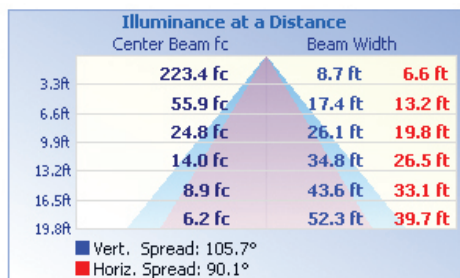

TECHNICAL DATA

LIGHT SPECIFICATIONS

Lumens	11,424 lm
Efficacy	147.44 lm/W
CCT	4000K
CRI	80
Dimmable	0-10V
Warranty	10-year

APPROVALS AND LISTINGS

cUL	E482965
DLC Premium	PLBY6AL9W8ET

ILLUMINANCE AT A DISTANCE

ISOCANDELA PLOT

ELECTRICAL

Wattage	80W
Voltage	120-277V
Power factor	0.9
THD	15%
Operating temp	-40° to 40°C

CONSTRUCTION

Housing	Aluminum / Borosilicate glass
Colour	Bronze
IP rating	IP65
Weight	9.04 lbs
Carton qty	1

DIMENSIONS