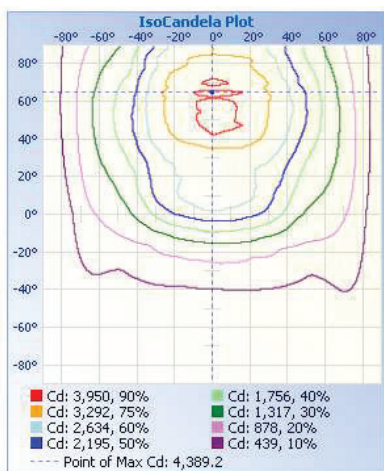

TECHNICAL DATA

LIGHT SPECIFICATIONS

Lumens	11,424 lm
Efficacy	147.44 lm/W
CCT	4000K
CRI	80
Dimmable	0-10V
Warranty	10-year

APPROVALS AND LISTINGS

cUL	E482965
DLC Premium	PLBY6AL9W8ET

ILLUMINANCE AT A DISTANCE

ISOCANDELA PLOT

ELECTRICAL

Wattage	80W
Voltage	120-277V
Power factor	0.9
THD	15%
Operating temp	-40° to 40°C

CONSTRUCTION

Housing	Aluminum / Borosilicate glass
Colour	Bronze
IP rating	IP65
Weight	9.04 lbs
Carton qty	1

DIMENSIONS