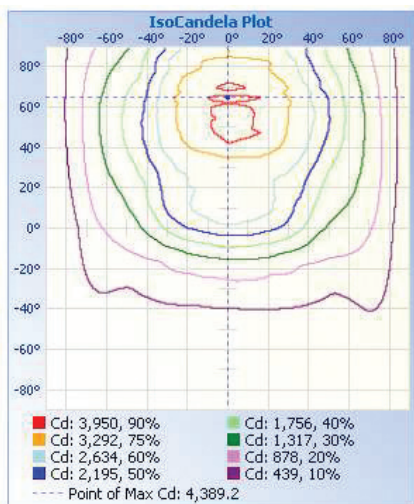

LIGHT SPECIFICATIONS

Lumens	11,652 lm
Efficacy	150.39 lm/W
CCT	5000K
CRI	80
Dimmable	0-10V
Warranty	10-year

APPROVALS AND LISTINGS

cUL	E482965
DLC Premium	PL6249BVOLEJ

ILLUMINANCE AT A DISTANCE

	Center Beam fc	Beam Width	
3.3ft	223.4 fc	8.7 ft	6.6 ft
6.6ft	55.9 fc	17.4 ft	13.2 ft
9.9ft	24.8 fc	26.1 ft	19.8 ft
13.2ft	14.0 fc	34.8 ft	26.5 ft
16.5ft	8.9 fc	43.6 ft	33.1 ft
19.8ft	6.2 fc	52.3 ft	39.7 ft

■ Vert. Spread: 105.7°
■ Horiz. Spread: 90.1°

ISOCANDELA PLOT

ELECTRICAL

Wattage	80W
Voltage	120-277V
Power factor	0.90
THD	15%
Operating temp	-40° to 40°C

CONSTRUCTION

Housing	Aluminum / Borosilicate glass
Colour	Bronze
IP rating	IP65
Weight	9.04 lbs
Carton qty	1

DIMENSIONS