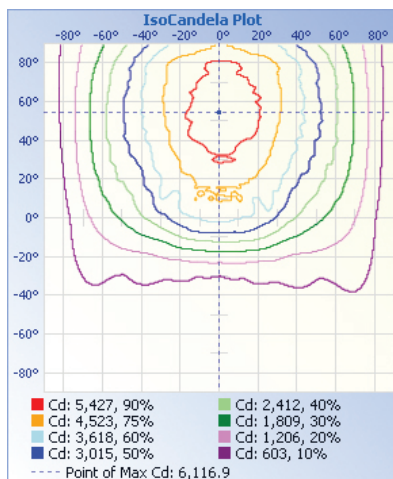

LM80 tested
Lumiled chips

Heavy die-cast
aluminum body

TECHNICAL DATA

LIGHT SPECIFICATIONS

Lumens	17,014 lm
Efficacy	142.85 lm/W
CCT	4000K
CRI	80
Dimmable	0-10V
Warranty	10-year

ELECTRICAL

Wattage	120W
Voltage	277-480V
Power factor	0.9
THD	13.07%
Operating temp	-40° to 40°C

APPROVALS AND LISTINGS

cUL	E482965
-----	---------

CONSTRUCTION

Housing	Aluminum / Polycarbonate
Colour	Bronze
IP rating	IP65
Weight	8.34 lbs
Carton qty	1

ILLUMINANCE AT A DISTANCE

DIMENSIONS

ISOCANDELA PLOT