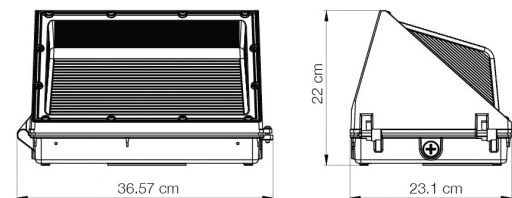

APPROVALS AND LISTINGS

cUL	E482965
-----	---------

CONSTRUCTION

Housing	Aluminum / Polycarbonate
Colour	Bronze
IP rating	IP65
Weight	8.34 lbs
Carton qty	1

ILLUMINANCE AT A DISTANCE

DIMENSIONS

ISOCANDELA PLOT