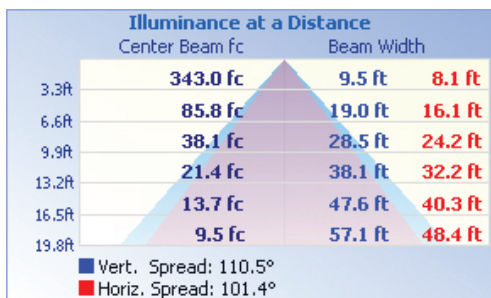

LM80 tested
Lumiled chips

Heavy die-cast
aluminum body

TECHNICAL DATA

LIGHT SPECIFICATIONS

Lumens	17,014 lm
Efficacy	142.85 lm/W
CCT	4000K
CRI	80
Dimmable	0-10V
Warranty	10-year

ELECTRICAL

Wattage	120W
Voltage	277-480V
Power factor	0.9
THD	13.07%
Operating temp	-40° to 40°C

APPROVALS AND LISTINGS

cUL	E482965
-----	---------

CONSTRUCTION

Housing	Aluminum / Polycarbonate
Colour	Bronze
IP rating	IP65
Weight	8.34 lbs
Carton qty	1

ILLUMINANCE AT A DISTANCE

DIMENSIONS

ISOCANDELA PLOT