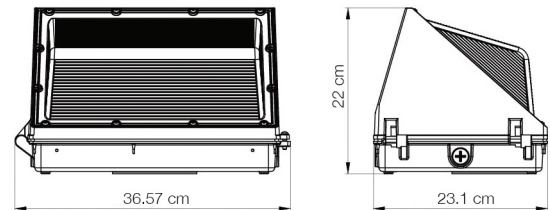

APPROVALS AND LISTINGS

cUL	E482965
-----	---------

CONSTRUCTION

Housing	Aluminum / Polycarbonate
Colour	Bronze
IP rating	IP65
Weight	7.54 lbs
Carton qty	1

ILLUMINANCE AT A DISTANCE

DIMENSIONS

ISOCANDELA PLOT