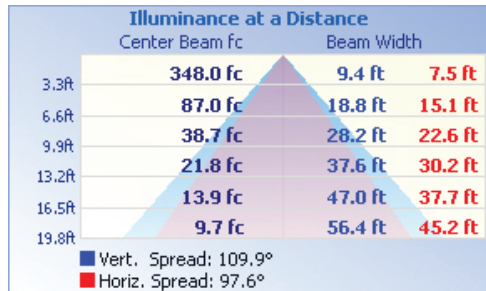

LM80 tested
Lumiled chips

Heavy die-cast
aluminum body

TECHNICAL DATA

LIGHT SPECIFICATIONS

Lumens	17,244 lm
Efficacy	142.75 lm/W
CCT	4000K
CRI	83
Dimmable	0-10V
Warranty	10-year

ELECTRICAL

Wattage	120W
Voltage	120-277V
Power factor	0.93
THD	8.68%
Operating temp	-40° to 40°C

APPROVALS AND LISTINGS

cUL	E482965
-----	---------

CONSTRUCTION

Housing	Aluminum / Polycarbonate
Colour	Bronze
IP rating	IP65
Weight	7.54 lbs
Carton qty	1

ILLUMINANCE AT A DISTANCE

DIMENSIONS

ISOCANDELA PLOT