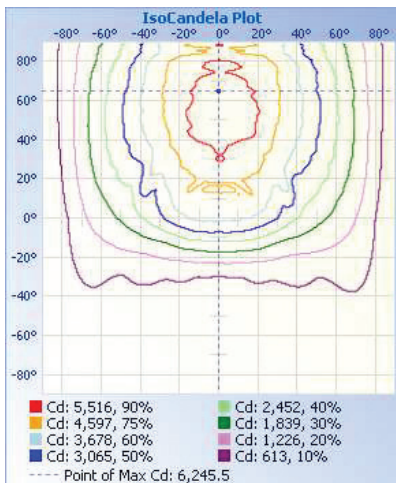

LM80 tested
Lumiled chips

Heavy die-cast
aluminum body

TECHNICAL DATA

LIGHT SPECIFICATIONS

Lumens	17,244 lm
Efficacy	142.75 lm/W
CCT	4000K
CRI	83
Dimmable	0-10V
Warranty	10-year

ELECTRICAL

Wattage	120W
Voltage	120-277V
Power factor	0.93
THD	8.68%
Operating temp	-40° to 40°C

APPROVALS AND LISTINGS

cUL	E482965
-----	---------

CONSTRUCTION

Housing	Aluminum / Polycarbonate
Colour	Bronze
IP rating	IP65
Weight	7.54 lbs
Carton qty	1

ILLUMINANCE AT A DISTANCE

DIMENSIONS

ISOCANDELA PLOT