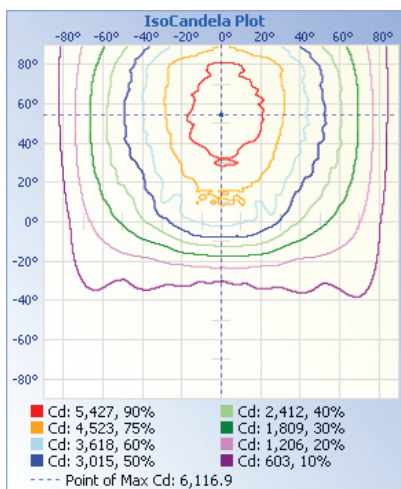

LM80 tested
Lumiled chips

Heavy die-cast
aluminum body

TECHNICAL DATA

LIGHT SPECIFICATIONS

Lumens	17,113 lm
Efficacy	143.69 lm/W
CCT	5000K
CRI	80
Dimmable	0-10V
Warranty	10-year

APPROVALS AND LISTINGS

cUL	E482965
DLC Premium	PJDVYKPO

ILLUMINANCE AT A DISTANCE

ISOCANDELA PLOT

ELECTRICAL

Wattage	120W
Voltage	277-480V
Power factor	0.89
THD	13.07%
Operating temp	-40° to 40°C

CONSTRUCTION

Housing	Aluminum / Polycarbonate
Colour	Bronze
IP rating	IP65
Weight	8.34 lbs
Carton qty	1

DIMENSIONS