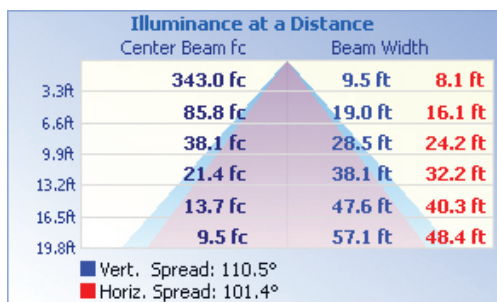

LM80 tested
Lumiled chips

Heavy die-cast
aluminum body

TECHNICAL DATA

LIGHT SPECIFICATIONS

Lumens	17,113 lm
Efficacy	143.69 lm/W
CCT	5000K
CRI	80
Dimmable	0-10V
Warranty	10-year

APPROVALS AND LISTINGS

cUL	E482965
DLC Premium	PJDVYKPO

ILLUMINANCE AT A DISTANCE

ISOCANDELA PLOT

ELECTRICAL

Wattage	120W
Voltage	277-480V
Power factor	0.89
THD	13.07%
Operating temp	-40° to 40°C

CONSTRUCTION

Housing	Aluminum / Polycarbonate
Colour	Bronze
IP rating	IP65
Weight	8.34 lbs
Carton qty	1

DIMENSIONS