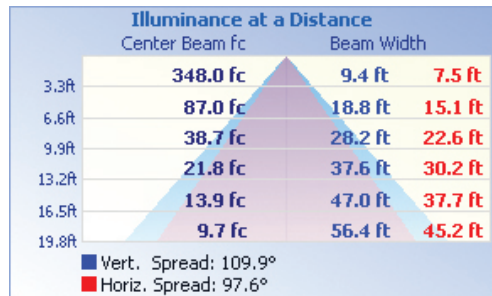

LM80 tested
Lumiled chips

Heavy die-cast
aluminum body

TECHNICAL DATA

LIGHT SPECIFICATIONS

Lumens	17,671 lm
Efficacy	146.16 lm/W
CCT	5000K
CRI	80
Dimmable	0-10V
Warranty	10-year

ELECTRICAL

Wattage	120W
Voltage	120-277V
Power factor	0.90
THD	15%
Operating temp	-40° to 40°C

APPROVALS AND LISTINGS

cUL	E482965
-----	---------

CONSTRUCTION

Housing	Aluminum / Polycarbonate
Colour	Bronze
IP rating	IP65
Weight	7.54 lbs
Carton qty	1

ILLUMINANCE AT A DISTANCE

DIMENSIONS

ISOCANDELA PLOT