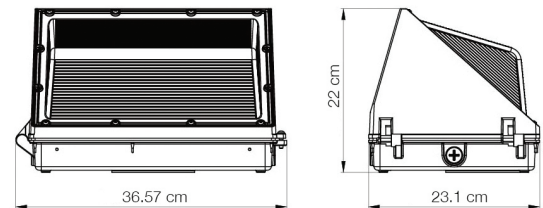

APPROVALS AND LISTINGS

cUL	E482965
-----	---------

CONSTRUCTION

Housing	Aluminum / Polycarbonate
Colour	Bronze
IP rating	IP65
Weight	7.54 lbs
Carton qty	1

ILLUMINANCE AT A DISTANCE

DIMENSIONS

ISOCANDELA PLOT