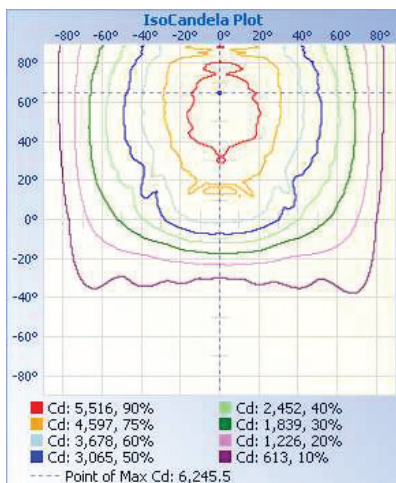

LM80 tested
Lumiled chips

Heavy die-cast
aluminum body

TECHNICAL DATA

LIGHT SPECIFICATIONS

Lumens	17,671 lm
Efficacy	146.16 lm/W
CCT	5000K
CRI	80
Dimmable	0-10V
Warranty	10-year

ELECTRICAL

Wattage	120W
Voltage	120-277V
Power factor	0.90
THD	15%
Operating temp	-40° to 40°C

APPROVALS AND LISTINGS

cUL	E482965
-----	---------

CONSTRUCTION

Housing	Aluminum / Polycarbonate
Colour	Bronze
IP rating	IP65
Weight	7.54 lbs
Carton qty	1

ILLUMINANCE AT A DISTANCE

DIMENSIONS

ISOCANDELA PLOT