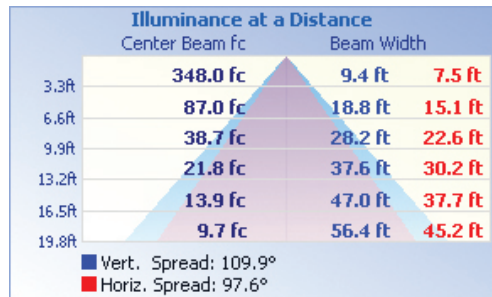

TECHNICAL DATA

LIGHT SPECIFICATIONS

Lumens	17,671 lm
Efficacy	146.16 lm/W
CCT	5000K
CRI	80
Dimmable	0-10V
Warranty	10-year

ELECTRICAL

Wattage	120W
Voltage	120-277V
Power factor	0.90
THD	15%
Operating temp	-40° to 40°C

APPROVALS AND LISTINGS

cUL	E482965
DLC Premium	PLCXUB1R6SDE

CONSTRUCTION

Housing	Aluminum / Polycarbonate
Colour	Bronze
IP rating	IP65
Weight	7.54 lbs
Carton qty	1

ILLUMINANCE AT A DISTANCE