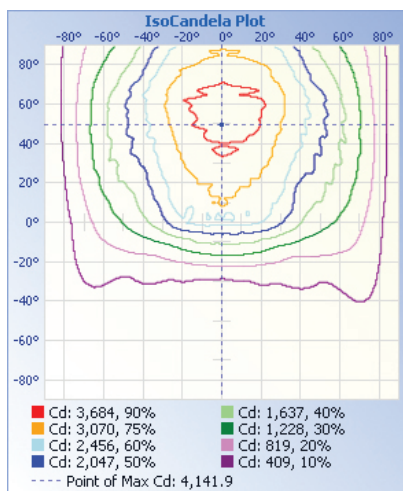

ISOCANDELA PLOT

Western Canada Warehouse: 121-1647 Broadway Street, Port Coquitlam, BC V3C 6P8 | ordersbc@csc-led.com