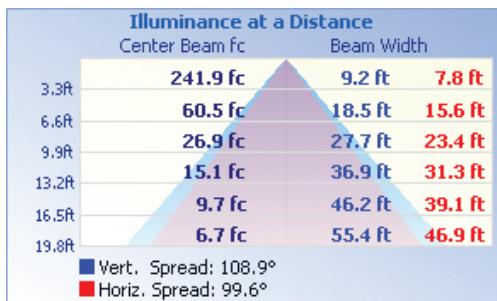

LM80 tested
Lumiled chips

Heavy die-cast
aluminum body

TECHNICAL DATA

LIGHT SPECIFICATIONS

Lumens	11,121 lm
Efficacy	143 lm/W
CCT	5000K
CRI	80
Dimmable	0-10V
Warranty	10-year

APPROVALS AND LISTINGS

cUL	E482965
DLC Premium	P3BHU14S

ILLUMINANCE AT A DISTANCE

ELECTRICAL

Wattage	80W
Voltage	277-480V
Power factor	0.90
THD	19.31%
Operating temp	-40° to 40°C

CONSTRUCTION

Housing	Aluminum / Polycarbonate
Colour	Bronze
IP rating	IP65
Weight	7.07 lbs
Carton qty	1