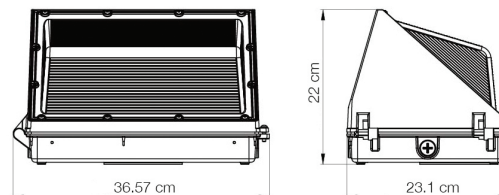

ILLUMINANCE AT A DISTANCE

ELECTRICAL

Wattage	80W
Voltage	277-480V
Power factor	0.90
THD	19.31%
Operating temp	-40° to 40°C

CONSTRUCTION

Housing	Aluminum / Polycarbonate
Colour	Bronze
IP rating	IP65
Weight	7.07 lbs
Carton qty	1

DIMENSIONS

ISOCANDELA PLOT

Western Canada Warehouse: 121-1647 Broadway Street, Port Coquitlam, BC V3C 6P8 | ordersbc@csc-led.com