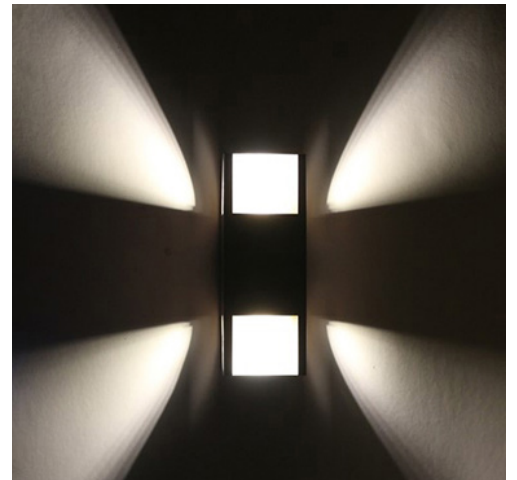

Decorative Wall Sconce Cover 2 - Black

for 15W Decorative Wall Sconce (sold separately)

Choose from one of our three decorative covers to complete your custom look.

Also available in a Bronze Finish (DWS-C2)

Shown with Base Unit (Sold Separately)

CONSTRUCTION

Housing	Aluminum
Finish	Black
Unit Gross Weight	0.3 kg

DIMENSIONS