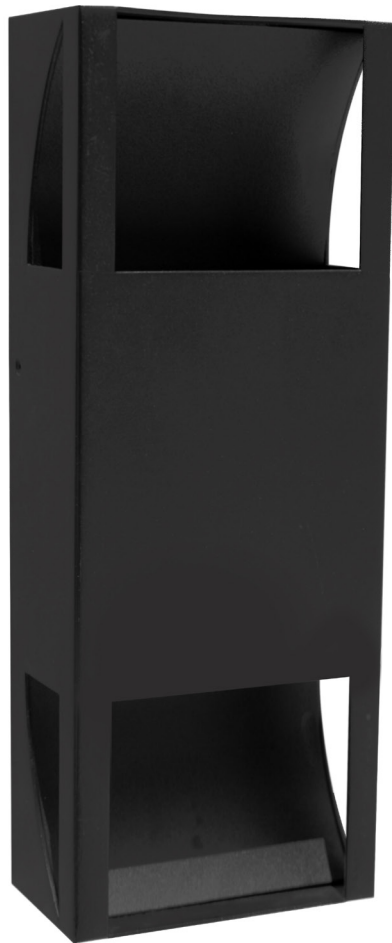

Decorative Wall Sconce Cover 2 - Black

for 15W Decorative Wall Sconce (sold separately)

Choose from one of our three decorative covers to complete your custom look.

Also available in a Bronze Finish (DWS-C2)

Shown with Base Unit (Sold Separately)

CONSTRUCTION

Housing	Aluminum
Finish	Black
Unit Gross Weight	0.3 kg

DIMENSIONS