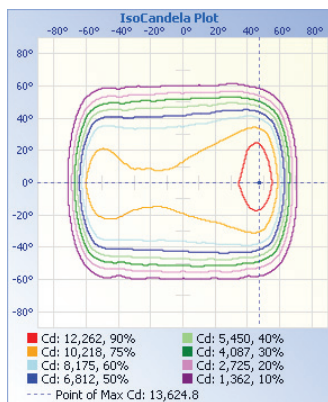

Slip Fit
FL01P-SF

Horizontal Arm
FL01P-HA

Round Pole
FL01P-RPA

TECHNICAL DATA

LIGHT SPECIFICATIONS

Lumens	32,456
Efficacy	137.88 lm/W
CCT	5000K
Beam angle	90 x 120°
CRI	70
Dimmable	0-10V
Rated hours	50,000
Warranty	10-year

APPROVALS AND LISTINGS

cUL	E482965
-----	---------

ILLUMINANCE AT A DISTANCE

ISOCANDELA PLOT

ELECTRICAL

Wattage	230W
Voltage	277-480V
Power factor	0.90
THD	15%
Operating temp	-40° to 40°C

CONSTRUCTION

Housing	Aluminum
Finish	6mm, powder-coat
Colour	Bronze
IP rating	IP65
Weight	13.8 lbs
Carton qty	1