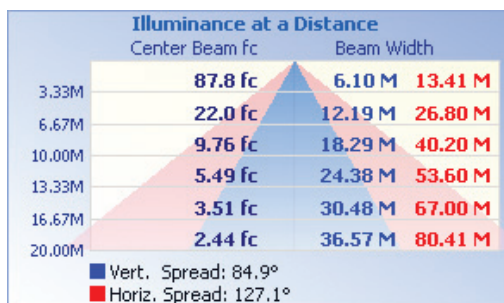

Slip Fit
FL01P-SF

Horizontal Arm
FL01P-HA

Round Pole
FL01P-RPA

TECHNICAL DATA

LIGHT SPECIFICATIONS

Lumens	32,456
Efficacy	137.88 lm/W
CCT	5000K
Beam angle	90 x 120°
CRI	70
Dimmable	0-10V
Rated hours	50,000
Warranty	10-year

APPROVALS AND LISTINGS

cUL	E482965
-----	---------

ILLUMINANCE AT A DISTANCE

ISOCANDELA PLOT

ELECTRICAL

Wattage	230W
Voltage	277-480V
Power factor	0.90
THD	15%
Operating temp	-40° to 40°C

CONSTRUCTION

Housing	Aluminum
Finish	6mm, powder-coat
Colour	Bronze
IP rating	IP65
Weight	13.8 lbs
Carton qty	1