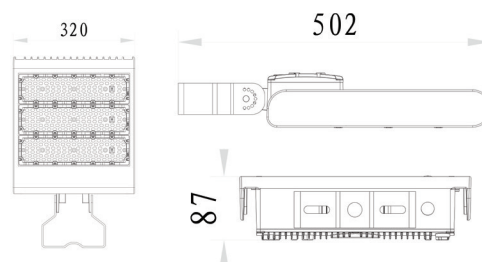

DIMENSIONS

Western Canada Warehouse: 121-1647 Broadway Street, Port Coquitlam, BC V3C 6P8 | ordersbc@csc-led.com