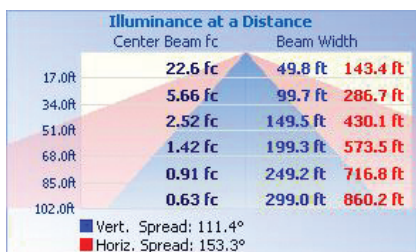

TECHNICAL DATA

LIGHT SPECIFICATIONS

Lumens	25,611 lm
Efficacy	127.49 lm/W
CCT	4000K
CRI	73
L70 life	54,000
Dimmable	0-10V
Warranty	10-year

APPROVALS AND LISTINGS

cUL	E482965

ILLUMINANCE AT A DISTANCE