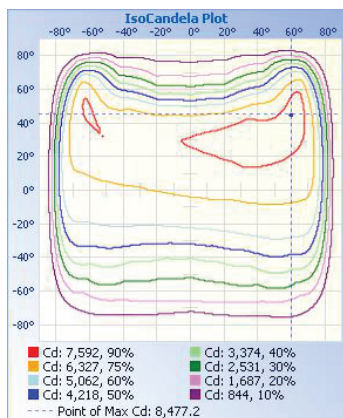

ISOCANDELA PLOT