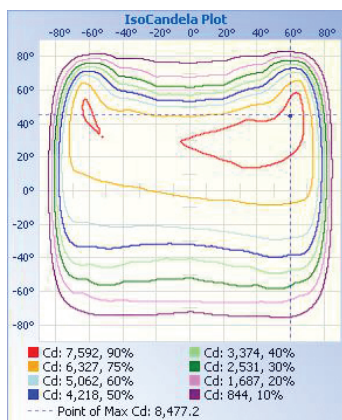

TECHNICAL DATA

LIGHT SPECIFICATIONS

Lumens	26,040 lm
Efficacy	129.57 lm/W
CCT	5000K
CRI	70
L70 Life	54,000
Dimmable	0-10V
Warranty	10-year

APPROVALS AND LISTINGS

cUL	E482965
DLC	PL505TJSQ21M

ILLUMINANCE AT A DISTANCE

	Center Beam fc	Beam Width
17.0ft	22.6 fc	49.8 ft 143.4 ft
34.0ft	5.66 fc	99.7 ft 286.7 ft
51.0ft	2.52 fc	149.5 ft 430.1 ft
68.0ft	1.42 fc	199.3 ft 573.5 ft
85.0ft	0.91 fc	249.2 ft 716.8 ft
102.0ft	0.63 fc	299.0 ft 860.2 ft

■ Vert. Spread: 111.4°
■ Horiz. Spread: 153.3°

ISOCANDELA PLOT