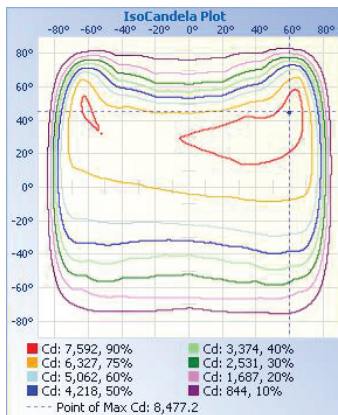

Lumens	26,040 lm
Efficacy	129.57 lm/W
CCT	5000K
CRI	70
L70 Life	54,000
Dimmable	0-10V
Warranty	10-year

APPROVALS AND LISTINGS

cUL	E482965
-----	---------

ILLUMINANCE AT A DISTANCE

ISOCANDELA PLOT

ELECTRICAL

Wattage	200W
Voltage	277-480V
Power factor	0.90
THD	15%
Operating temp	-40 to 40°C

CONSTRUCTION

Housing	Aluminum alloy
Finish	Polyester powder coat
Colour	Bronze
IP rating	IP65
EPA rating	45° - 1.75 ft ² Horizontal - 1.1 ft ² Vertical - 2.3 ft ²
Weight	15.43 lbs
Carton qty	1

DIMENSIONS