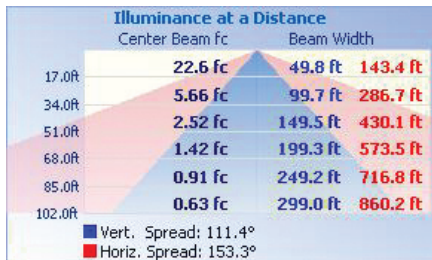

Lumens	26,040 lm
Efficacy	129.57 lm/W
CCT	5000K
CRI	70
L70 Life	54,000
Dimmable	0-10V
Warranty	10-year

APPROVALS AND LISTINGS

cUL	E482965
-----	---------

ILLUMINANCE AT A DISTANCE

ISOCANDELA PLOT

ELECTRICAL

Wattage	200W
Voltage	277-480V
Power factor	0.90
THD	15%
Operating temp	-40 to 40°C

CONSTRUCTION

Housing	Aluminum alloy
Finish	Polyester powder coat
Colour	Bronze
IP rating	IP65
EPA rating	45° - 1.75 ft ² Horizontal - 1.1 ft ² Vertical - 2.3 ft ²
Weight	15.43 lbs
Carton qty	1