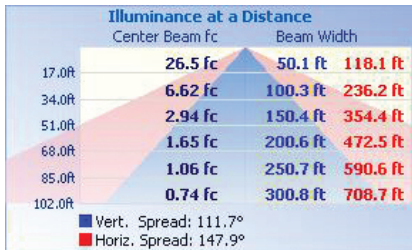

Lumens	31,053 lm
Efficacy	130.36 lm/W
CCT	4000K
CRI	72.9
L70 Life	54,000
Dimmable	0-10V
Warranty	10-year

APPROVALS AND LISTINGS

cUL	E482965
-----	---------

ILLUMINANCE AT A DISTANCE

ELECTRICAL

Wattage	240W
Voltage	277-480V
Power factor	0.93
THD	11.03%
Operating temp	-40 to 40°C

CONSTRUCTION

Housing	Aluminum alloy
Finish	Polyester powder coat
Colour	Bronze
IP rating	IP65
EPA rating	45° - 1.75 ft ² Horizontal - 1.1 ft ² Vertical - 2.3 ft ²
Weight	15.87 lbs
Carton qty	1

DIMENSIONS