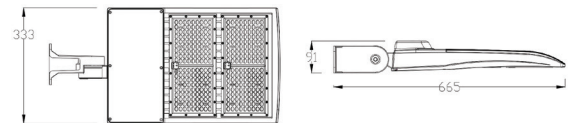

CONSTRUCTION

Housing	Aluminum alloy
Finish	Polyester powder coat
Colour	Bronze
IP rating	IP65
EPA rating	45° - 1.75 ft ² Horizontal - 1.1 ft ² Vertical - 2.3 ft ²
Weight	15.87 lbs
Carton qty	1

DIMENSIONS