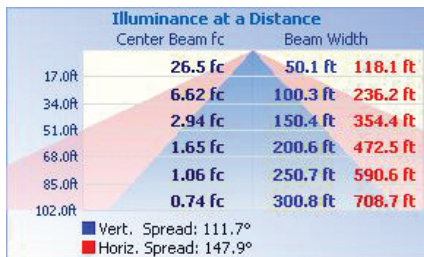

Lumens	31,547 lm
Efficacy	131.48 lm/W
CCT	5000K
CRI	70
L70 Life	54,000
Dimmable	0-10V
Warranty	10-year

APPROVALS AND LISTINGS

cUL	E482965
DLC	PLOOTZE0LXT1

ILLUMINANCE AT A DISTANCE

ISOCANDELA PLOT

ELECTRICAL

Wattage	240W
Voltage	277-480V
Power factor	0.90
THD	15%
Operating temp	-40 to 40°C

CONSTRUCTION

Housing	Aluminum alloy
Finish	Polyester powder coat
Colour	Bronze
IP rating	IP65
EPA rating	45° - 1.75 ft ² Horizontal - 1.1 ft ² Vertical - 2.3 ft ²
Weight	15.87 lbs
Carton qty	1