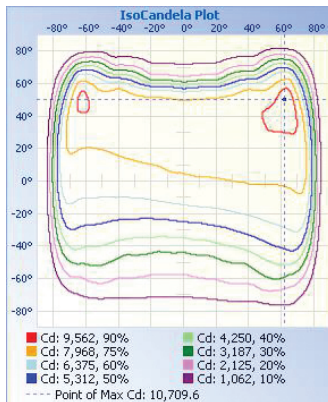

Lumens	31,547 lm
Efficacy	131.48 lm/W
CCT	5000K
CRI	70
L70 Life	54,000
Dimmable	0-10V
Warranty	10-year

APPROVALS AND LISTINGS

cUL	E482965
DLC	PLOOTZE0LXT1

ILLUMINANCE AT A DISTANCE

ISOCANDELA PLOT

ELECTRICAL

Wattage	240W
Voltage	277-480V
Power factor	0.90
THD	15%
Operating temp	-40 to 40°C

CONSTRUCTION

Housing	Aluminum alloy
Finish	Polyester powder coat
Colour	Bronze
IP rating	IP65
EPA rating	45° - 1.75 ft ² Horizontal - 1.1 ft ² Vertical - 2.3 ft ²
Weight	15.87 lbs
Carton qty	1

DIMENSIONS