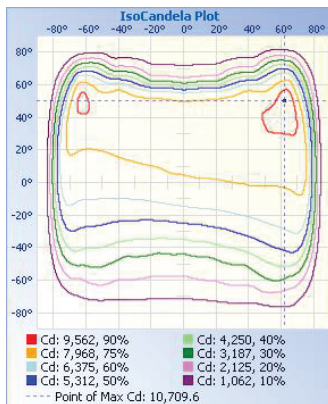

Lumens	31,547 lm
Efficacy	131.48 lm/W
CCT	5000K
CRI	70
L70 Life	54,000
Dimmable	0-10V
Warranty	10-year

APPROVALS AND LISTINGS

cUL	E482965
-----	---------

ILLUMINANCE AT A DISTANCE

ISOCANDELA PLOT

ELECTRICAL

Wattage	240W
Voltage	277-480V
Power factor	0.90
THD	15%
Operating temp	-40 to 40°C

CONSTRUCTION

Housing	Aluminum alloy
Finish	Polyester powder coat
Colour	Bronze
IP rating	IP65
EPA rating	45° - 1.75 ft ² Horizontal - 1.1 ft ² Vertical - 2.3 ft ²
Weight	15.87 lbs
Carton qty	1

DIMENSIONS