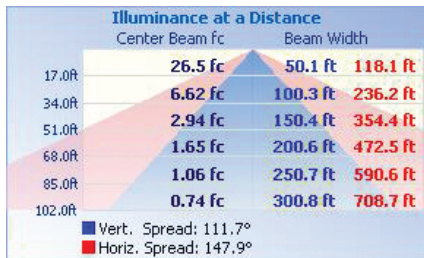

Lumens	31,547 lm
Efficacy	131.48 lm/W
CCT	5000K
CRI	70
L70 Life	54,000
Dimmable	0-10V
Warranty	10-year

APPROVALS AND LISTINGS

cUL	E482965
-----	---------

ILLUMINANCE AT A DISTANCE

ISOCANDELA PLOT

ELECTRICAL

Wattage	240W
Voltage	277-480V
Power factor	0.90
THD	15%
Operating temp	-40 to 40°C

CONSTRUCTION

Housing	Aluminum alloy
Finish	Polyester powder coat
Colour	Bronze
IP rating	IP65
EPA rating	45° - 1.75 ft ² Horizontal - 1.1 ft ² Vertical - 2.3 ft ²
Weight	15.87 lbs
Carton qty	1