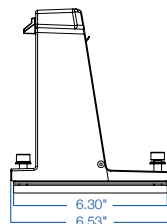

DIMENSIONAL DRAWINGS

HEAD OFFICE: 8 - 540 Jamieson Pkwy, Cambridge, ON, N3C 0G5 | orders@csc-led.com | (519) 880 - 9833