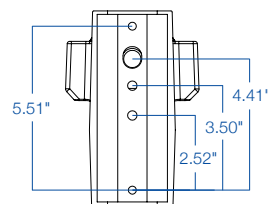

DIMENSIONAL DRAWINGS

HEAD OFFICE: 8 - 540 Jamieson Pkwy, Cambridge, ON, N3C 0G5 | orders@csc-led.com | (519) 880 - 9833