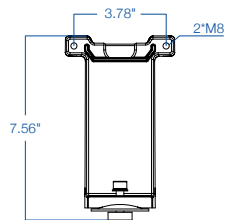

DIMENSIONAL DRAWINGS

HEAD OFFICE: 8 - 540 Jamieson Pkwy, Cambridge, ON, N3C 0G5 | orders@csc-led.com | (519) 880 - 9833