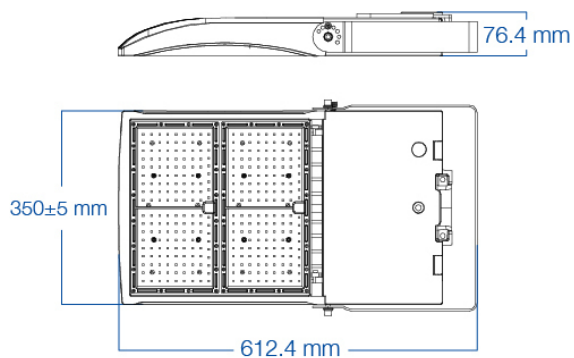

Yoke Mount

Bronze Finish

All field-interchangeable mounts are sold separately

Suitable for use with the FL04B 240W/300W Concorde Series Flood / Area Lights

Pictured on FL04B 240W/300W Fixture

DIMENSIONAL DRAWINGS

DIMENSIONAL DRAWING (ON FL04B FIXTURES)

FL04B 240W/300W