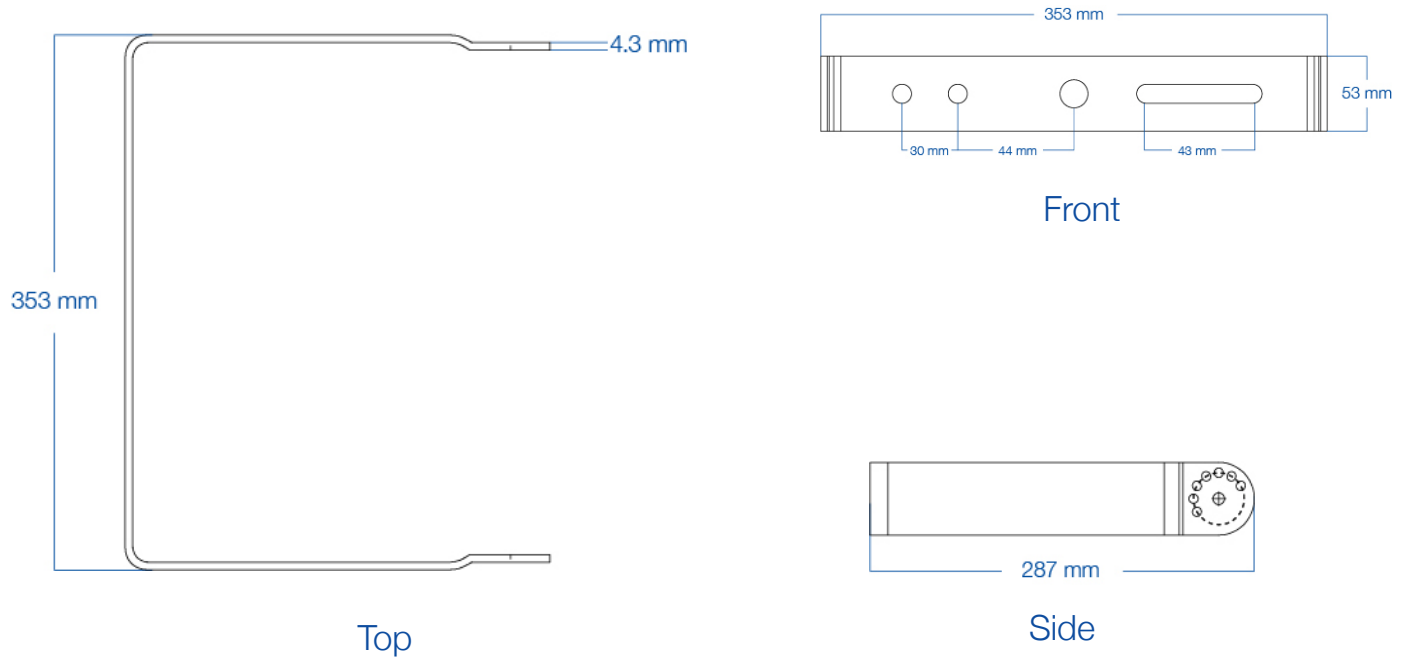

Yoke Mount

Bronze Finish

All field-interchangeable mounts are sold separately

Suitable for use with the FL04B 240W/300W Concorde Series Flood / Area Lights

Pictured on FL04B 240W/300W Fixture

DIMENSIONAL DRAWINGS

DIMENSIONAL DRAWING (ON FL04B FIXTURES)

FL04B 240W/300W