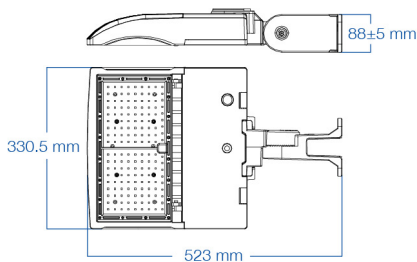

DIMENSIONS (SHOWN WITH TRUNNION MOUNT)

ILLUMINANCE AT A DISTANCE

Distance	Illuminance at a Distance	
	Center Beam fc	Beam Width
17.0ft	11.0 fc	66.0 ft 176.8 ft
34.0ft	2.75 fc	132.0 ft 353.6 ft
51.0ft	1.22 fc	198.0 ft 530.4 ft
68.0ft	0.69 fc	264.0 ft 707.1 ft
85.0ft	0.44 fc	330.0 ft 883.9 ft
102.0ft	0.31 fc	396.0 ft 1,060.7 ft

■ Vert. Spread: 125.5°
■ Horiz. Spread: 158.2°

ISOCANDELA

ELECTRICAL

Wattage	100W
Voltage	120-347V
Power Factor	0.9
THD	15%
Operating Temp	-30 to 50°C

CONSTRUCTION

Housing	Die-Cast Aluminum
Cover	Polycarbonate
Finish	Bronze
IP Rating	IP65
EPA	1.32 ft²
Net Weight	5.22 kg
Gross Weight	5.92 kg
Carton Qty	1
Carton Dimensions	645 x 405 x 155 mm