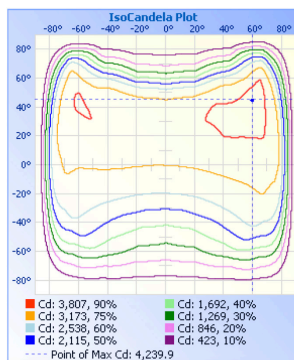

DIMENSIONS (SHOWN WITH TRUNNION MOUNT)

ILLUMINANCE AT A DISTANCE

Distance	Illuminance at a Distance	
	Center Beam fc	Beam Width
17.0ft	11.0 fc	66.0 ft 176.8 ft
34.0ft	2.75 fc	132.0 ft 353.6 ft
51.0ft	1.22 fc	198.0 ft 530.4 ft
68.0ft	0.69 fc	264.0 ft 707.1 ft
85.0ft	0.44 fc	330.0 ft 883.9 ft
102.0ft	0.31 fc	396.0 ft 1,060.7 ft

■ Vert. Spread: 125.5°
■ Horiz. Spread: 158.2°

ISOCANDELA

ELECTRICAL

Wattage	100W
Voltage	120-347V
Power Factor	0.9
THD	15%
Operating Temp	-30 to 50°C

CONSTRUCTION

Housing	Die-Cast Aluminum
Cover	Polycarbonate
Finish	Bronze
IP Rating	IP65
EPA	1.32 ft²
Net Weight	5.22 kg
Gross Weight	5.92 kg
Carton Qty	1
Carton Dimensions	645 x 405 x 155 mm