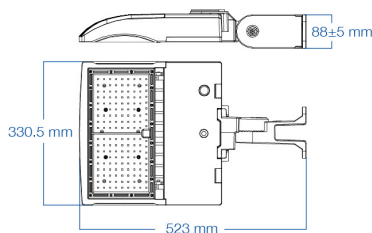

Lumens	20,510 lm
Efficacy	136 lm/W
CCT	5000K
CRI	73
L70 Life	50,000 hrs
Dimmable	0-10V
Warranty	10-year

APPROVALS AND LISTINGS

cUL	E482965
DLC	PLG19W9R59FR

ISOCANDELA

ILLUMINANCE AT A DISTANCE

	Center Beam fc	Beam Width	
17.0R	16.4 fc	54.3 ft	190.3 ft
34.0R	4.09 fc	108.5 ft	380.5 ft
51.0R	1.82 fc	162.8 ft	570.8 ft
68.0R	1.02 fc	217.1 ft	761.1 ft
85.0R	0.65 fc	271.3 ft	951.4 ft
102.0R	0.45 fc	325.6 ft	1,141.6 ft

■ Vert. Spread: 115.9°
■ Horiz. Spread: 159.7°

DIMENSIONS (SHOWN WITH TRUNNION MOUNT)

ELECTRICAL

Wattage	150W
Voltage	120-347V
Power Factor	0.9
THD	15%
Operating Temp	-30 to 50°C

CONSTRUCTION

Housing	Die-Cast Aluminum
Cover	Polycarbonate
Finish	Bronze
IP Rating	IP65
EPA	1.32 ft²
Net Weight	6.36 kg
Gross Weight	7.11 kg
Carton Qty	1
Carton Dimensions	690 x 380 x 155 mm