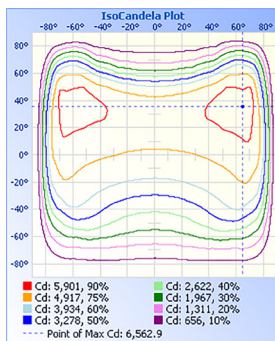

Lumens	20,510 lm
Efficacy	136 lm/W
CCT	5000K
CRI	73
L70 Life	50,000 hrs
Dimmable	0-10V
Warranty	10-year

APPROVALS AND LISTINGS

cUL	E482965
DLC	PLG19W9R59FR

ISOCANDELA

ILLUMINANCE AT A DISTANCE

	Center Beam fc	Beam Width	
17.0R	16.4 fc	54.3 ft	190.3 ft
34.0R	4.09 fc	108.5 ft	380.5 ft
51.0R	1.82 fc	162.8 ft	570.8 ft
68.0R	1.02 fc	217.1 ft	761.1 ft
85.0R	0.65 fc	271.3 ft	951.4 ft
102.0R	0.45 fc	325.6 ft	1,141.6 ft

■ Vert. Spread: 115.9°
■ Horiz. Spread: 159.7°

DIMENSIONS (SHOWN WITH TRUNNION MOUNT)

ELECTRICAL

Wattage	150W
Voltage	120-347V
Power Factor	0.9
THD	15%
Operating Temp	-30 to 50°C

CONSTRUCTION

Housing	Die-Cast Aluminum
Cover	Polycarbonate
Finish	Bronze
IP Rating	IP65
EPA	1.32 ft²
Net Weight	6.36 kg
Gross Weight	7.11 kg
Carton Qty	1
Carton Dimensions	690 x 380 x 155 mm