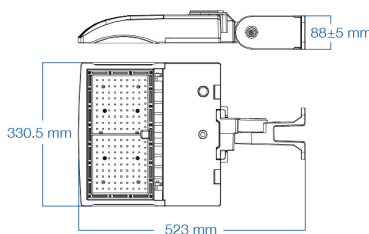

DIMENSIONS (SHOWN WITH TRUNNION MOUNT)

ELECTRICAL

Wattage	150W
Voltage	120-347V
Power Factor	0.9
THD	15%
Operating Temp	-30 to 50°C

CONSTRUCTION

Housing	Die-Cast Aluminum
Cover	Polycarbonate
Finish	Bronze
IP Rating	IP65
EPA	1.32 ft²
Net Weight	6.36 kg
Gross Weight	7.11 kg
Carton Qty	1
Carton Dimensions	690 x 380 x 155 mm

ACCESSORIES (SOLD SEPARATELY)

Slip Fit	FL04-SF
Pole Mount	FL04-PM
Multi Mount	FL04-MM
Yoke Mount	FL04-YK-LG
Motion Sensor	MS04-MW-TW-DC
Motion Sensor Remote	HB01R
Photocell and Receptacle for 120-277V sites	JL-200 and JL-205LV
Photocell and Receptacle for 277-480V sites	JL-200 and JL-207E
Shield	FL04B-SHIELD-SM
Type IV Optics	FL04B-TYPE-IV
Type V Optics	FL04B-TYPE-V

Western Canada Warehouse: 121-1647 Broadway Street, Port Coquitlam, BC V3C 6P8 | ordersbc@csc-led.com