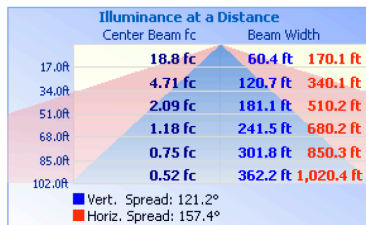

ISOCANDELA