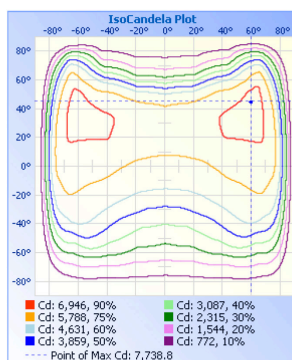

ISOCANDELA

ELECTRICAL

Wattage	200W
Voltage	120-347V
Power Factor	0.9
THD	15%
Operating Temp	-30 to 50°C

CONSTRUCTION

Housing	Die-Cast Aluminum
Cover	Polycarbonate
Finish	Bronze
IP Rating	IP65
EPA	1.32 ft²
Net Weight	5.97 kg
Gross Weight	6.72 kg
Carton Qty	1
Carton Dimensions	690 x 380 x 155 mm

ACCESSORIES (SOLD SEPARATELY)

Slip Fit	FL04-SF
Pole Mount	FL04-PM
Multi Mount	FL04-MM
Fixed Mount	FL04-FM
Yoke Mount	FL04-YK-LG
Motion Sensor	HB01DMS-A
Motion Sensor Remote	HB01R
Photocell and Receptacle for 120-277V sites	JL-200 and JL-205LV
Photocell and Receptacle for 277-480V sites	JL-200 and JL-207E
Shield	FL04B-SHIELD-SM
Type IV Optics	FL04B-TYPE-IV
Type V Optics	FL04B-TYPE-V

Western Canada Warehouse: 121-1647 Broadway Street, Port Coquitlam, BC V3C 6P8 | ordersbc@csc-led.com