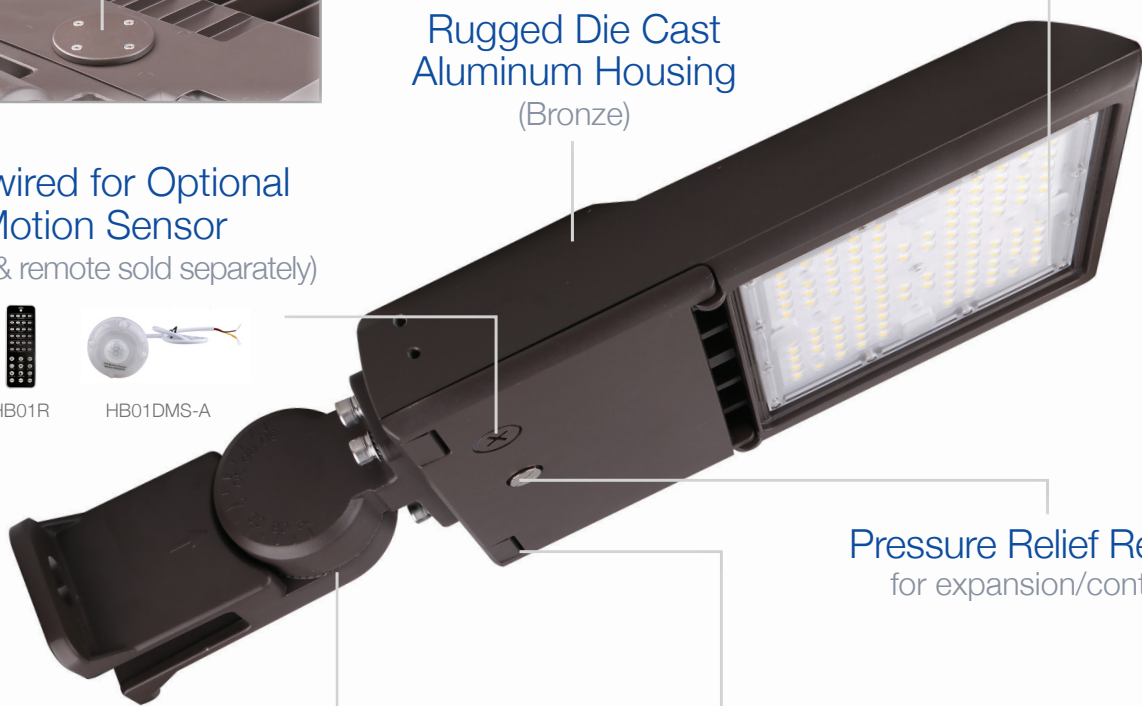

Type III Polycarbonate Optics
Type IV and V available

Rugged Die Cast Aluminum Housing
(Bronze)

Pre-wired for Optional Motion Sensor
(Sensor & remote sold separately)