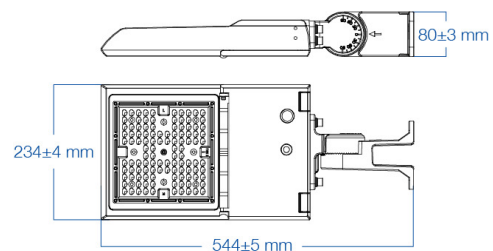

DIMENSIONS (SHOWN WITH TRUNNION MOUNT)

Western Canada Warehouse: 121-1647 Broadway Street, Port Coquitlam, BC V3C 6P8 | ordersbc@csc-led.com