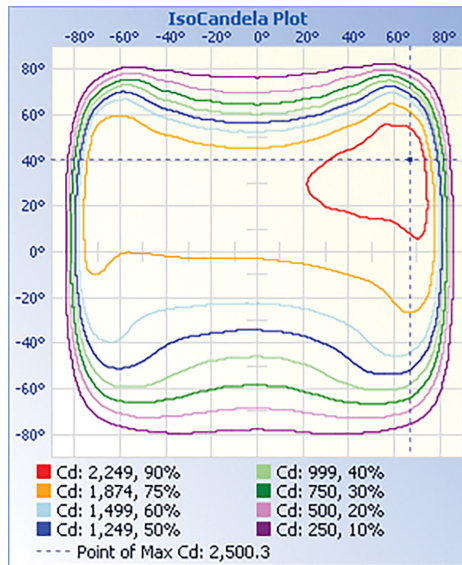

TECHNICAL DATA

LIGHT SPECIFICATIONS

Lumens	8,123 lm
Efficacy	136 lm/W
CCT	4000K
CRI	73
L70 Life	50,000 hrs
Dimmable	0-10V
Warranty	10-year

APPROVALS AND LISTINGS

cUL	E482965
DLC	PLY9N8AJ8IOL

ISOCANDELA

ILLUMINANCE AT A DISTANCE

	Center Beam fc	Beam Width	
17.0ft	6.63 fc	58.4 ft	168.4 ft
34.0ft	1.66 fc	116.9 ft	336.8 ft
51.0ft	0.74 fc	175.3 ft	505.1 ft
68.0ft	0.41 fc	233.7 ft	673.5 ft
85.0ft	0.27 fc	292.2 ft	841.9 ft
102.0ft	0.18 fc	350.6 ft	1,010.3 ft

■ Vert. Spread: 119.6°
■ Horiz. Spread: 157.2°

ELECTRICAL

Wattage	60W
Voltage	120-347V
Power Factor	0.9
THD	15%
Operating Temp	-30 to 50°C

CONSTRUCTION

Housing	Aluminum
Cover	Polycarbonate
Finish	Bronze
IP Rating	IP65
EPA	2.37 ft²
Net Weight	4.26 kg
Gross Weight	5.26 kg
Carton Qty	1
Carton Dimensions	710 x 295 x 155 mm

ACCESSORIES (SOLD SEPARATELY)

Slip Fit	FL04-SF
Pole Mount	FL04-PM
Multi Mount	FL04-MM
Motion Sensor	HB01DMS-A
Motion Sensor Remote	HB01R
Photocell and Receptacle	JL-200 and JL-205LV for 120-277V site
Photocell and Receptacle	JL-200 and JL-207E for 277-480V site
Type 4 Optics	FL04B-TYPE-IV-TN
Type 5 Optics	FL04B-TYPE-V-TN