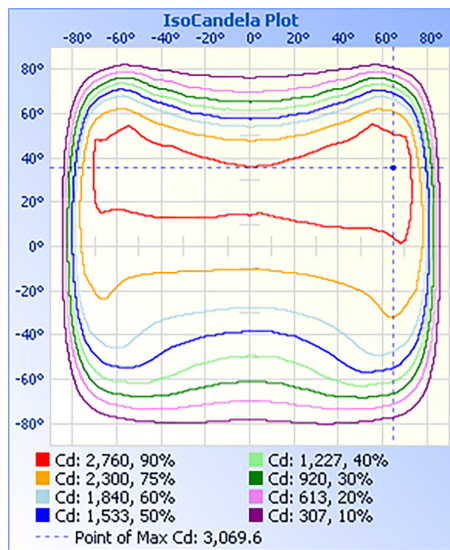

FL04-SF

FL04-PM

FL04-MM

FL04B-TYPE-IV-TN

FL04B-TYPE-V-TN

TECHNICAL DATA

LIGHT SPECIFICATIONS

Lumens	10, 606 lm
Efficacy	138 lm/W
CCT	4000K
CRI	73
L70 Life	50,000 hrs
Dimmable	0-10V
Warranty	10-year

APPROVALS AND LISTINGS

cUL	E482965
DLC	PLPAT5X2W04M

ISOCANDELA

ILLUMINANCE AT A DISTANCE

Distance (ft)	Center Beam fc	Beam Width	Beam Area (sq ft)
17.0ft	8.71 fc	63.9 ft	182.2 ft
34.0ft	2.18 fc	127.7 ft	364.4 ft
51.0ft	0.97 fc	191.6 ft	546.6 ft
68.0ft	0.54 fc	255.5 ft	728.9 ft
85.0ft	0.35 fc	319.4 ft	911.1 ft
102.0ft	0.24 fc	383.2 ft	1,093.3 ft

■ Vert. Spread: 123.9°
■ Horiz. Spread: 158.9°

ELECTRICAL

Wattage	80W
Voltage	120-347V
Power Factor	0.9
THD	20%
Operating Temp	-30 to 50°C

CONSTRUCTION

Housing	Aluminum
Cover	Polycarbonate
Finish	Bronze
IP Rating	IP65
EPA	2.37 ft²
Net Weight	4.43 kg
Gross Weight	5.43 kg
Carton Qty	1
Carton Dimensions	710 x 295 x 155 mm