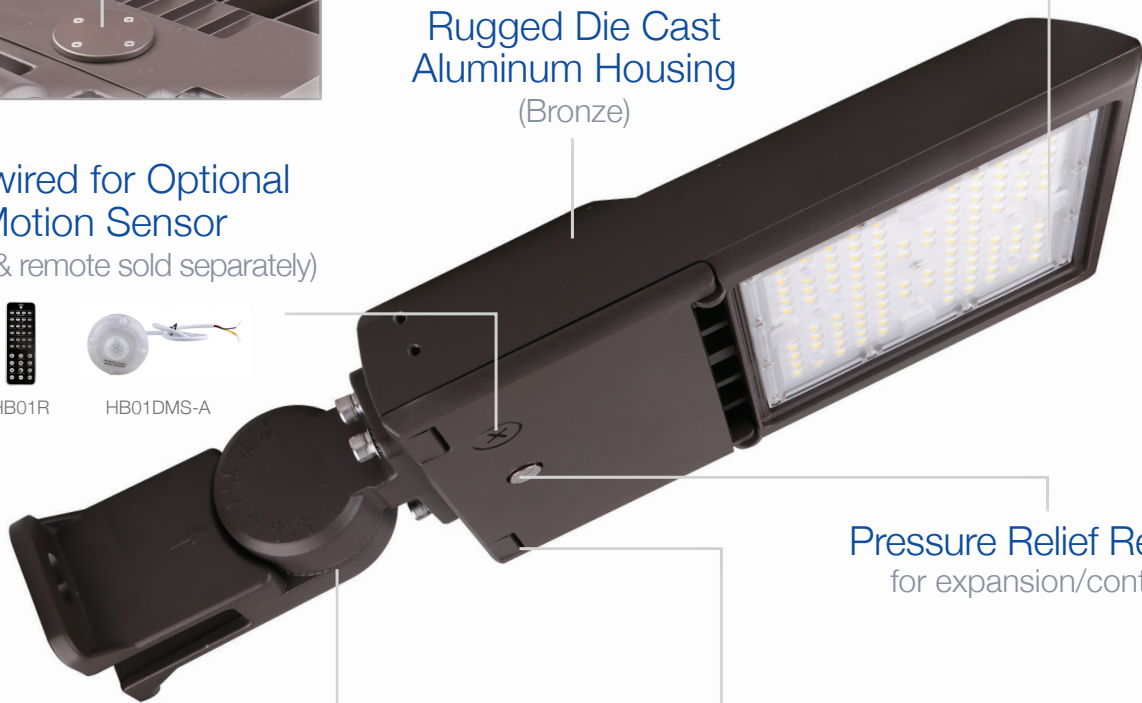

FL04B Flood / Area Light

80W | 4000K | 120-347V

TRUE UNIVERSAL POWER INPUT FROM 120-347V!

A versatile, clean, and modern appearance that brings a pleasing aesthetic to any project

Removable Access Plate
for easy field installation of
twist lock photocell receptacle

Type III Polycarbonate Optics
Type IV and V available

Rugged Die Cast Aluminum Housing
(Bronze)

Pre-wired for Optional Motion Sensor
(Sensor & remote sold separately)

HB01R

HB01DMS-A

Pressure Relief Respirator
for expansion/contraction

Complete with Trunnion
Interchangeable mounting
options sold separately

Quick-Release, Hinged Access Cover
for control compartment

Accessories (Ordered Separately):

Slip Fit, Pole Mount, Multi Mount, Type 4 Optics, Type 5 Optics,
Motion Sensor Remote, Motion Sensor, Photocell and Receptacle