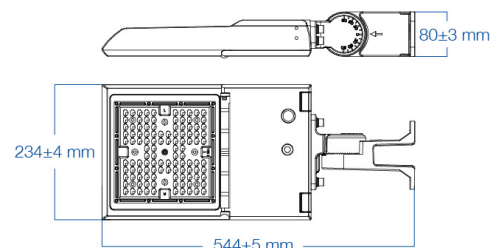

DIMENSIONS (SHOWN WITH TRUNNION MOUNT)

Western Canada Warehouse: 121-1647 Broadway Street, Port Coquitlam, BC V3C 6P8 | ordersbc@csc-led.com