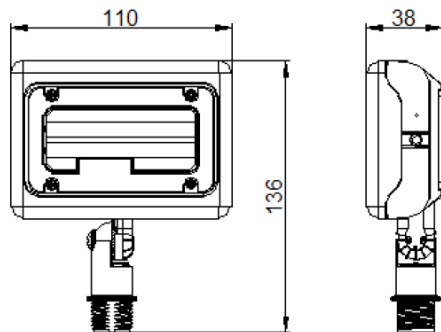

TECHNICAL DATA

LIGHT SPECIFICATIONS

| | |
|----------|-------------|
| Lumens | 1,603 lm |
| Efficacy | 111.05 lm/W |
| CCT | 4000K |
| CRI | 80 |
| L70 Life | 50,000 hrs |
| Warranty | 10-year |

APPROVALS AND LISTINGS

| | |
|-----|---------|
| cUL | E482965 |
|-----|---------|

DIMENSIONS

ISOCANDELA

ELECTRICAL

| | |
|----------------|-------------|
| Wattage | 15W |
| Voltage | 120-277V |
| Power Factor | 0.9 |
| THD | 18.39% |
| Operating Temp | -40 to 50°C |

CONSTRUCTION

| | |
|-------------------|--------------------|
| Housing | Aluminum Alloy |
| Finish | Bronze |
| IP Rating | IP65 |
| Carton Weight | 10.4 kg |
| Carton Qty | 8 |
| Carton Dimensions | 484 x 302 x 297 mm |