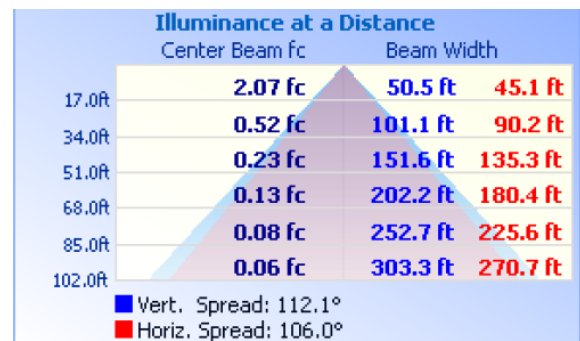

ILLUMINANCE AT A DISTANCE

Western Canada Warehouse: 121-1647 Broadway Street, Port Coquitlam, BC V3C 6P8 | ordersbc@csc-led.com