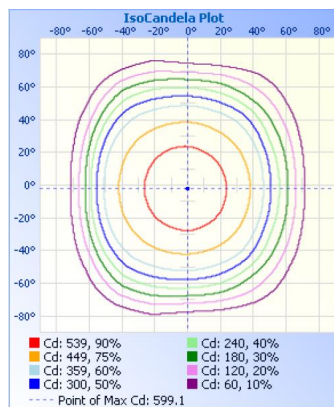

TECHNICAL DATA

LIGHT SPECIFICATIONS

| | |
|----------|-------------|
| Lumens | 1,603 lm |
| Efficacy | 111.05 lm/W |
| CCT | 4000K |
| CRI | 80 |
| L70 Life | 50,000 hrs |
| Warranty | 10-year |

APPROVALS AND LISTINGS

| | |
|-----|---------|
| cUL | E482965 |
|-----|---------|

DIMENSIONS

ISOCANDELA

ELECTRICAL

| | |
|----------------|-------------|
| Wattage | 15W |
| Voltage | 120-277V |
| Power Factor | 0.9 |
| THD | 18.39% |
| Operating Temp | -40 to 50°C |