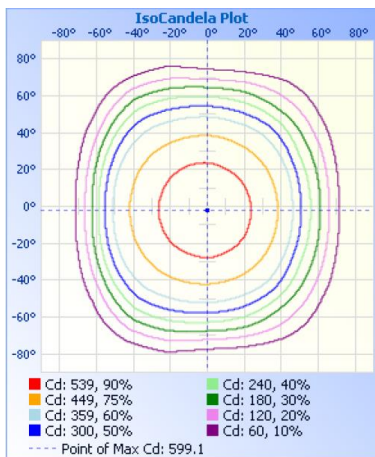

TECHNICAL DATA

LIGHT SPECIFICATIONS

Lumens	1,603 lm
Efficacy	111.05 lm/W
CCT	4000K
CRI	80
Dimmable	No
L70 Life	50,000 hrs
Warranty	10-year

APPROVALS AND LISTINGS

cUL	E482965
-----	---------

DIMENSIONS

ISOCANDELA

ELECTRICAL

Wattage	15W
Voltage	120-277V
Power Factor	0.9
THD	18.39%
Operating Temp	-40 to 50°C

CONSTRUCTION

Housing	Aluminum Alloy
Finish	Bronze
IP Rating	IP65
Carton Weight	10.4 kg
Carton Qty	8
Carton Dimensions	484 x 302 x 297 mm