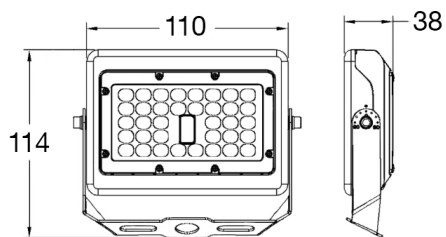

TECHNICAL DATA

LIGHT SPECIFICATIONS

Lumens	1,603 lm
Efficacy	111.05 lm/W
CCT	4000K
CRI	80
Dimmable	No
L70 Life	50,000 hrs
Warranty	10-year

APPROVALS AND LISTINGS

cUL	E482965
-----	---------

DIMENSIONS

ISOCANDELA

ELECTRICAL

Wattage	15W
Voltage	120-277V
Power Factor	0.9
THD	18.39%
Operating Temp	-40 to 50°C

CONSTRUCTION

Housing	Aluminum Alloy
Finish	Bronze
IP Rating	IP65
Carton Weight	10.4 kg
Carton Qty	8
Carton Dimensions	484 x 302 x 297 mm