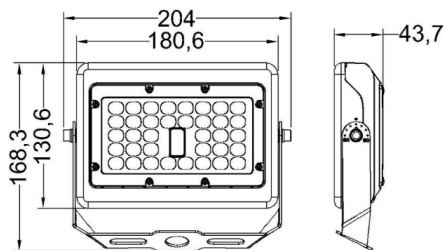

TECHNICAL DATA

LIGHT SPECIFICATIONS

Lumens	1,603 lm
Efficacy	111.05 lm/W
CCT	4000K
CRI	80
Dimmable	No
L70 Life	50,000 hrs
Warranty	10-year

APPROVALS AND LISTINGS

cUL	E482965
-----	---------

DIMENSIONS

ISOCANDELA

ELECTRICAL

Wattage	15W
Voltage	120-277V
Power Factor	0.9
THD	18.39%
Operating Temp	-40 to 50°C

CONSTRUCTION

Housing	Aluminum Alloy
Finish	Bronze
IP Rating	IP65
Carton Weight	10.4 kg
Carton Qty	8
Carton Dimensions	484 x 302 x 297 mm