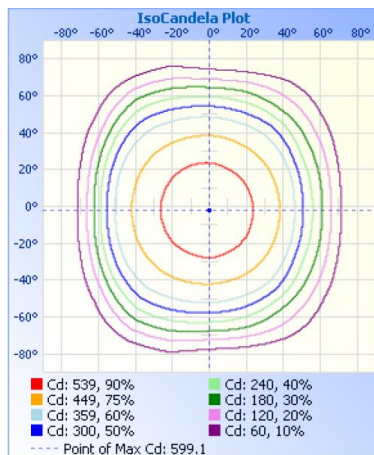

TECHNICAL DATA

LIGHT SPECIFICATIONS

Lumens	1,603 lm
Efficacy	111.05 lm/W
CCT	4000K
CRI	80
Dimmable	No
L70 Life	50,000 hrs
Warranty	10-year

APPROVALS AND LISTINGS

cUL	E482965
-----	---------

DIMENSIONS

ISOCANDELA

ELECTRICAL

Wattage	15W
Voltage	120-277V
Power Factor	0.9
THD	18.39%
Operating Temp	-40 to 50°C

CONSTRUCTION

Housing	Aluminum Alloy
Finish	Bronze
IP Rating	IP65
Carton Weight	10.4 kg
Carton Qty	8
Carton Dimensions	484 x 302 x 297 mm