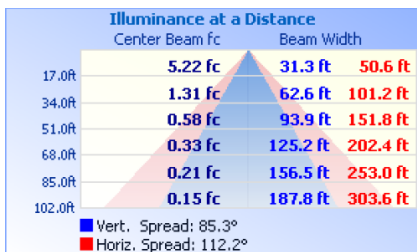

Complete With Yoke Mount
Knuckle mount sold separately

Optional Accessories:
Knuckle Mount (FLM-KNS)

Suggested Substitutions:
FLM-15W-40K-LV-YK
FLM-50W-3CCT-LV

TECHNICAL DATA

LIGHT SPECIFICATIONS

Lumens	4,141 lm
Efficacy	129.6 lm/W @ 4000K
CCT	3000K / 4000K / 5000K
CRI	70
L70 Life	50,000 hrs
Warranty	10-year

APPROVALS AND LISTINGS

cUL	E482965
DLC	PL3F7KBXG1NW

DIMENSIONS

Yoke Mount (Standard)

Knuckle Mount (Sold Separately)

ILLUMINANCE AT A DISTANCE

ELECTRICAL

Wattage	30W (Adjustable 70-100%)
Voltage	120-277V
Power Factor	0.9
THD	15%
Operating Temp	-40 to 50°C

CONSTRUCTION

Housing	Aluminum Alloy
Finish	Bronze
IP Rating	IP65
Fixture Weight	1.1 kg
Carton Weight	11.2 kg
Carton Qty	8
Carton Dimensions	484 x 302 x 297 mm

ACCESSORIES (SOLD SEPARATELY)

Knuckle Mount	FLM-KNS
Red Lens	FLM-30W-RED
Blue Lens	FLM-30W-BLU
Green Lens	FLM-30W-GRN