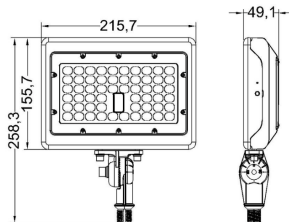

APPROVALS AND LISTINGS

cUL	E482965
DLC	PL3F7KBXG1NW

DIMENSIONS

Yoke Mount (Standard)

Knuckle Mount (Sold Separately)

ILLUMINANCE AT A DISTANCE

ELECTRICAL

Wattage	30W (Adjustable 70-100%)
Voltage	120-277V
Power Factor	0.9
THD	15%
Operating Temp	-40 to 50°C

CONSTRUCTION

Housing	Aluminum Alloy
Finish	Bronze
IP Rating	IP65
Fixture Weight	1.1 kg
Carton Weight	11.2 kg
Carton Qty	8
Carton Dimensions	484 x 302 x 297 mm

ACCESSORIES (SOLD SEPARATELY)

Knuckle Mount	FLM-KNS
Red Lens	FLM-30W-RED
Blue Lens	FLM-30W-BLU
Green Lens	FLM-30W-GRN