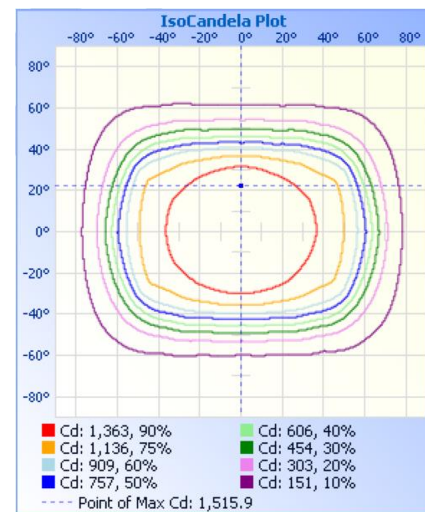

ISOCANDELA

Western Canada Warehouse: 121-1647 Broadway Street, Port Coquitlam, BC V3C 6P8 | ordersbc@csc-led.com