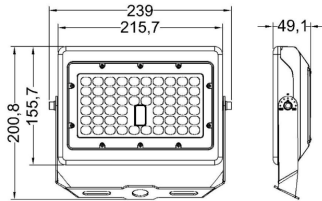

APPROVALS AND LISTINGS

cUL	E482965
DLC	PL3F7KBXG1NW

DIMENSIONS

Yoke Mount (Standard)

Knuckle Mount (Sold Separately)

ILLUMINANCE AT A DISTANCE

ELECTRICAL

Wattage	30W (Adjustable 70-100%)
Voltage	120-277V
Power Factor	0.9
THD	15%
Operating Temp	-40 to 50°C

CONSTRUCTION

Housing	Aluminum Alloy
Finish	Bronze
IP Rating	IP65
Fixture Weight	1.1 kg
Carton Weight	11.2 kg
Carton Qty	8
Carton Dimensions	484 x 302 x 297 mm

ACCESSORIES (SOLD SEPARATELY)

Knuckle Mount	FLM-KNS
Red Lens	FLM-30W-RED
Blue Lens	FLM-30W-BLU
Green Lens	FLM-30W-GRN