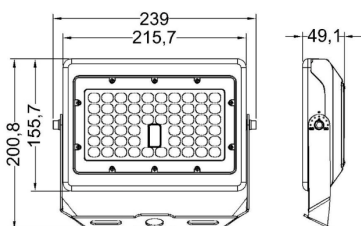

APPROVALS AND LISTINGS

cUL	E482965
DLC	PLKQ5KQBZ3NB

DIMENSIONS

Yoke Mount (Standard)

Knuckle Mount (Sold Separately)

ILLUMINANCE AT A DISTANCE

Distance	Illuminance at a Distance	
	Center Beam fc	Beam Width
17.0ft	9.32 fc	29.0 ft 53.8 ft
34.0ft	2.33 fc	58.0 ft 107.6 ft
51.0ft	1.04 fc	87.0 ft 161.4 ft
68.0ft	0.58 fc	116.0 ft 215.2 ft
85.0ft	0.37 fc	145.0 ft 269.0 ft
102.0ft	0.26 fc	174.0 ft 322.8 ft

■ Vert. Spread: 80.9°
■ Horiz. Spread: 115.4°

ELECTRICAL

Wattage	50W (Adjustable 70-100%)
Voltage	120-277V
Power Factor	0.9
THD	15%
Operating Temp	-40 to 50°C

CONSTRUCTION

Housing	Aluminum Alloy
Finish	Bronze
IP Rating	IP65
Fixture Weight	0.4 kg
Carton Weight	12.8 kg
Carton Qty	6
Carton Dimensions	468 x 326 x 284 mm