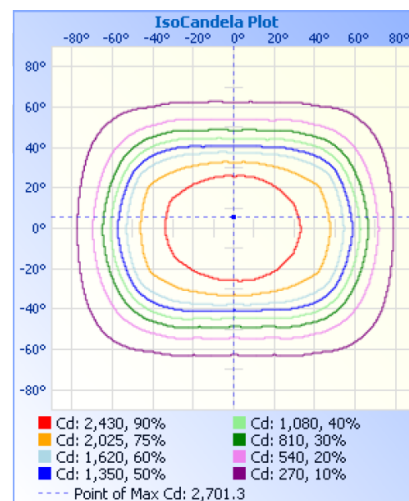

ISOCANDELA

Western Canada Warehouse: 121-1647 Broadway Street, Port Coquitlam, BC V3C 6P8 | ordersbc@csc-led.com