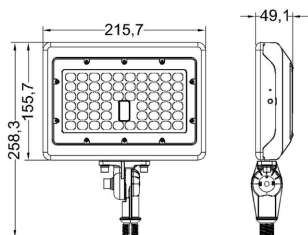

APPROVALS AND LISTINGS

cUL	E482965
DLC	PLKQ5KQBZ3NB

DIMENSIONS

Yoke Mount (Standard)

Knuckle Mount (Sold Separately)

ILLUMINANCE AT A DISTANCE

Distance	Illuminance at a Distance	
	Center Beam fc	Beam Width
17.0ft	9.32 fc	29.0 ft 53.8 ft
34.0ft	2.33 fc	58.0 ft 107.6 ft
51.0ft	1.04 fc	87.0 ft 161.4 ft
68.0ft	0.58 fc	116.0 ft 215.2 ft
85.0ft	0.37 fc	145.0 ft 269.0 ft
102.0ft	0.26 fc	174.0 ft 322.8 ft

■ Vert. Spread: 80.9°
■ Horiz. Spread: 115.4°

ELECTRICAL

Wattage	50W (Adjustable 70-100%)
Voltage	120-277V
Power Factor	0.9
THD	15%
Operating Temp	-40 to 50°C

CONSTRUCTION

Housing	Aluminum Alloy
Finish	Bronze
IP Rating	IP65
Fixture Weight	0.4 kg
Carton Weight	12.8 kg
Carton Qty	6
Carton Dimensions	468 x 326 x 284 mm