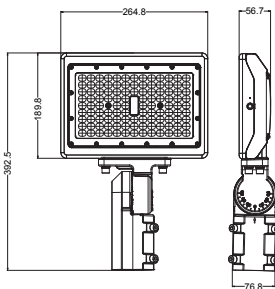

### DIMENSIONS

Yoke Mount (Standard)

Knuckle Mount (Sold Separately)

Slip Fit (Sold Separately)

### CONSTRUCTION

Housing	Die-Cast Aluminum
Finish	Bronze
IP Rating	IP65
Carton Weight	15.5 kg
Carton Qty	5
Carton Dimensions	394 x 338 x 362 mm