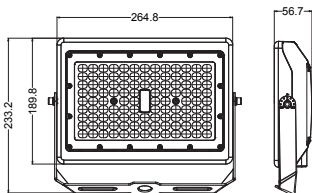

### DIMENSIONS

Yoke Mount (Standard)

Knuckle Mount (Sold Separately)

Slip Fit (Sold Separately)