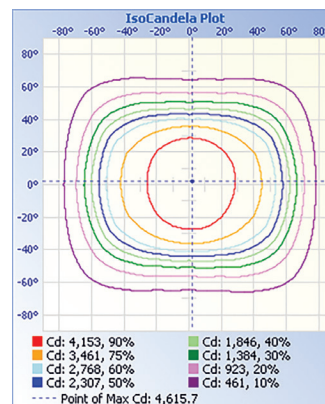

ISOCANDELA

ILLUMINANCE AT A DISTANCE

Center Beam Fc	Beam Width	
	Vertical Spread	Horizontal Spread
17.0ft	15.9 fc	51.9 ft
34.0ft	3.99 fc	103.8 ft
51.0ft	1.77 fc	155.6 ft
68.0ft	1.00 fc	207.5 ft
85.0ft	0.64 fc	259.4 ft
102.0ft	0.44 fc	311.3 ft

■ Vert. Spread: 87.2°
■ Horiz. Spread: 113.5°

Western Canada Warehouse: 121-1647 Broadway Street, Port Coquitlam, BC V3C 6P8 | ordersbc@csc-led.com