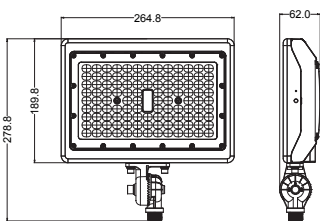

### DIMENSIONS

Yoke Mount (Standard)

Knuckle Mount (Sold Separately)

Slip Fit (Sold Separately)