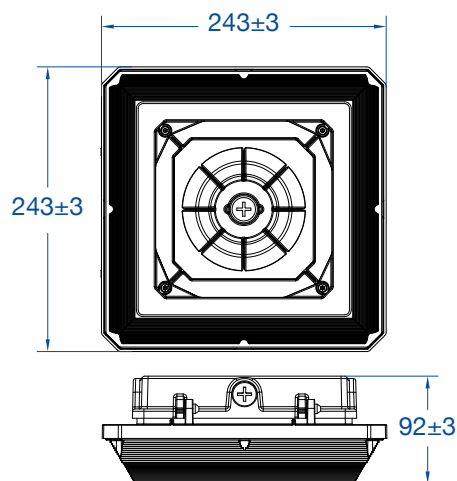

## TECHNICAL DATA

### LIGHT SPECIFICATIONS

Lumens	5,958 lm
Efficacy	130.37 lm/W
CCT	4000K
CRI	>80
Beam Angle	170°
Dimmable	0-10V
L70 Life	>54,000 hrs
Warranty	5-year

### DIMENSIONAL DRAWING