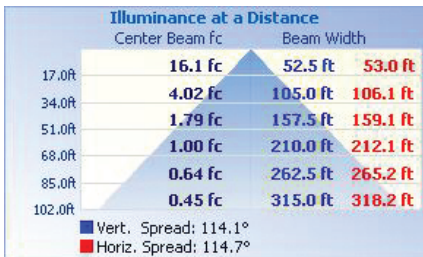

TECHNICAL DATA

LIGHT SPECIFICATIONS

Lumens	13,293 lm
Efficacy	135.1 lm/W
CCT	4000K
CRI	82.5
L70 Life	50,000 hrs
Dimmable	0-10V
Warranty	5-year

APPROVALS AND LISTINGS

cUL	E482965
DLC Premium	PL8VWCVT61L9

ILLUMINANCE AT A DISTANCE