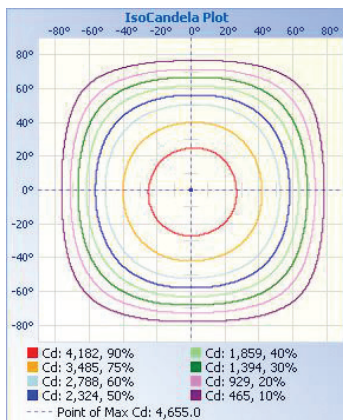

### LIGHT SPECIFICATIONS

Lumens	13,293 lm
Efficacy	135.1 lm/W
CCT	4000K
CRI	82.5
L70 Life	50,000 hrs
Dimmable	0-10V
Warranty	5-year

### ISO CANDELA PLOT

### DIMENSIONS