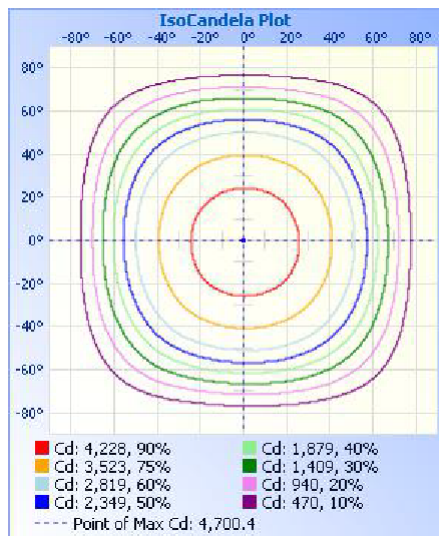

ISOCANDELA PLOT

ELECTRICAL

Wattage	100W
Voltage	120-277V
Power Factor	0.90
THD	15%
Operating temp	-30 to 50°C

CONSTRUCTION

Housing	Aluminum alloy
Finish	Black
IP Rating	IP65
Weight	7.05 lbs
Carton qty	1
Carton weight	9.25 lbs
Carton dimensions	360 x 360 x 195 mm

ACCESSORIES (Ordered Separately)

HB7-AL-REF-A	Aluminum reflector
HB7-PC-REF-A	Polycarbonate reflector
HB7-FR-LENS-A	Frosted lens
HB7-1M-XCABLE	Extension cable
HB7-YK-SM	Yoke Mount for 100W, 150W
HB7-MB4MS	Motion sensor mounting bracket