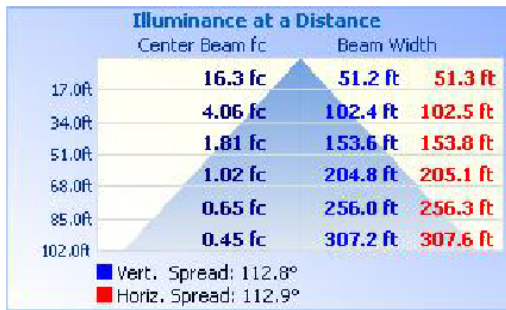

TECHNICAL DATA

LIGHT SPECIFICATIONS

Lumens	13,261 lm
Efficacy	136.29 lm/W
CCT	5000K
CRI	80
L70 Life	60,000 hours
Dimmable	0-10V
Warranty	5-year

APPROVALS AND LISTINGS

cUL	E495046
DLC	PLAA7AZIP58S

ILLUMINANCE AT A DISTANCE