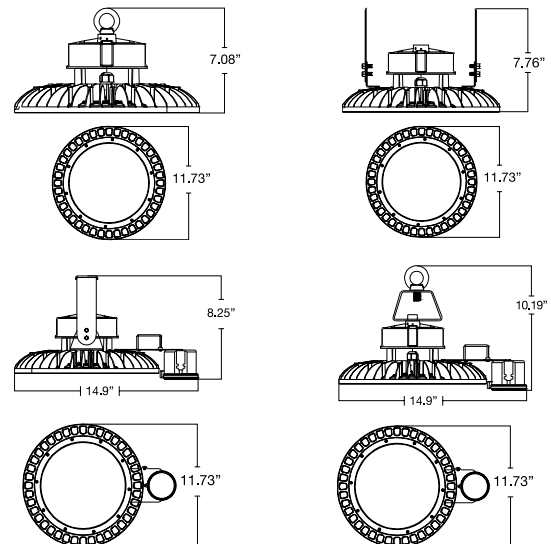

DIMENSIONS

Western Canada Warehouse: 121-1647 Broadway Street, Port Coquitlam, BC V3C 6P8 | ordersbc@csc-led.com