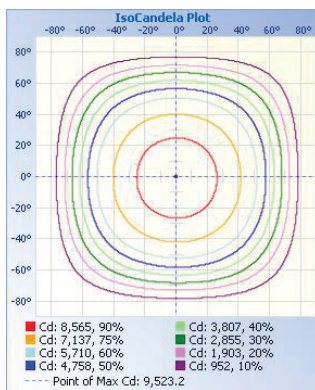

ISOCANDELA PLOT