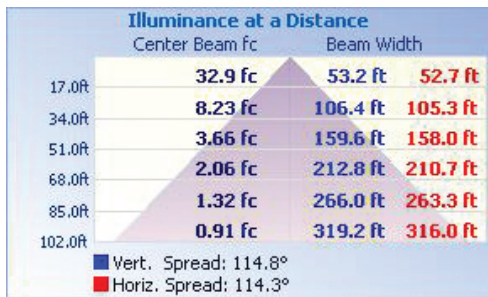

TECHNICAL DATA

LIGHT SPECIFICATIONS

Lumens	26,468 lm
Efficacy	138.56 lm/W
CCT	4000K
CRI	82.5
L70 Life	60,000 hrs
Dimmable	0-10V
Warranty	5-year

APPROVALS AND LISTINGS

cUL	E482965
DLC Premium	PLTYO65UW9QQ

ILLUMINANCE AT A DISTANCE