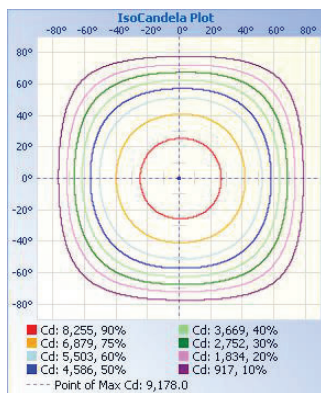

High grade aluminum body
for superior heat dissipation

Shatter-proof
polycarbonate lens

110° beam angle

TECHNICAL DATA

LIGHT SPECIFICATIONS

Lumens	26,707 lm
Efficacy	136.6 lm/W
CCT	5000K
CRI	80
L70 Life	50,000 hrs
Dimmable	0-10V
Warranty	5-year

APPROVALS AND LISTINGS

cUL	E482965
DLC Premium	PLMATQVYCR4B

ILLUMINANCE AT A DISTANCE

	Center Beam fc	Beam Width	
17.0ft	31.7 fc	52.6 ft	53.1 ft
34.0ft	7.93 fc	105.3 ft	106.2 ft
51.0ft	3.53 fc	157.9 ft	159.4 ft
68.0ft	1.98 fc	210.6 ft	212.5 ft
85.0ft	1.27 fc	263.2 ft	265.6 ft
102.0ft	0.88 fc	315.9 ft	318.7 ft

■ Vert. Spread: 114.3°
■ Horiz. Spread: 114.8°

ISOCANDELA PLOT

ELECTRICAL

Wattage	200W
Voltage	120-347V
Power factor	0.90
THD	15%
Operating temp	-30 to 50°C

CONSTRUCTION

Housing	Aluminum alloy
Finish	Black
IP rating	IP65
Weight	10.1 lbs
Carton qty	1
Carton weight	12.8 lbs
Carton dimensions	42 x 42 x 20.5 cm

DIMENSIONS