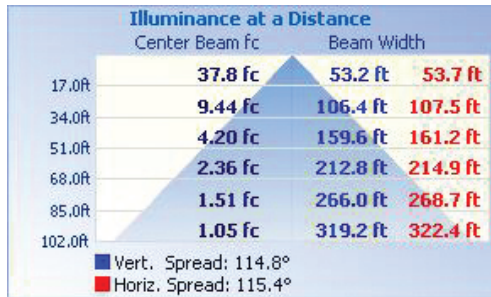

High grade aluminum body
for superior heat dissipation

110° beam angle

TECHNICAL DATA

LIGHT SPECIFICATIONS

Lumens	30,270 lm
Efficacy	136.75 lm/W
CCT	4000K
CRI	82.5
L70 Life	60,000 hrs
Dimmable	0-10V
Warranty	5-year

APPROVALS AND LISTINGS

cUL	E482965
DLC Premium	PL0JY8ZZESCQ

ILLUMINANCE AT A DISTANCE

ISOCANDELA PLOT

ELECTRICAL

Wattage	240W
Voltage	120-277V
Power factor	0.91
THD	14.15%
Operating temp	-30 to 50°C

CONSTRUCTION