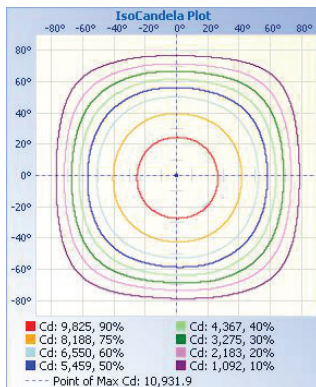

High grade aluminum body
for superior heat dissipation

110° beam angle

TECHNICAL DATA

LIGHT SPECIFICATIONS

Lumens	30,270 lm
Efficacy	136.75 lm/W
CCT	4000K
CRI	82.5
L70 Life	60,000 hrs
Dimmable	0-10V
Warranty	5-year

APPROVALS AND LISTINGS

cUL	E482965
DLC Premium	PL0JY8ZZESCQ

ILLUMINANCE AT A DISTANCE

ISOCANDELA PLOT

ELECTRICAL

Wattage	240W
Voltage	120-277V
Power factor	0.91
THD	14.15%
Operating temp	-30 to 50°C

CONSTRUCTION