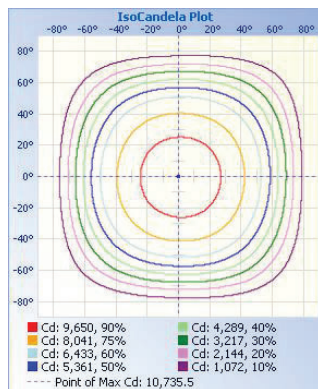

High grade aluminum body
for superior heat dissipation

Shatter-proof
polycarbonate lens

110° beam angle

TECHNICAL DATA

LIGHT SPECIFICATIONS

Lumens	30,647 lm
Efficacy	131.94 lm/W
CCT	4000K
CRI	82.6
L70 Life	50,000 hrs
Dimmable	0-10V
Warranty	5-year

APPROVALS AND LISTINGS

cUL	E482965
DLC Premium	PLE3CMOIKUPL

ILLUMINANCE AT A DISTANCE

	Center Beam fc	Beam Width	
17.0ft	37.1 fc	52.4 ft	52.9 ft
34.0ft	9.28 fc	104.9 ft	105.7 ft
51.0ft	4.12 fc	157.3 ft	158.6 ft
68.0ft	2.32 fc	209.8 ft	211.5 ft
85.0ft	1.48 fc	262.2 ft	264.3 ft
102.0ft	1.03 fc	314.7 ft	317.2 ft

■ Vert. Spread: 114.1°
■ Horiz. Spread: 114.5°

ISOCANDELA PLOT

ELECTRICAL

Wattage	240W
Voltage	120-347V
Power factor	0.92
THD	15.52%
Operating temp	-30 to 50°C

CONSTRUCTION

Housing	Aluminum alloy
Finish	Black
IP rating	IP65
Weight	10.3 lbs
Carton qty	1
Carton weight	13 lbs
Carton dimensions	42 x 42 x 20.5 cm

DIMENSIONS