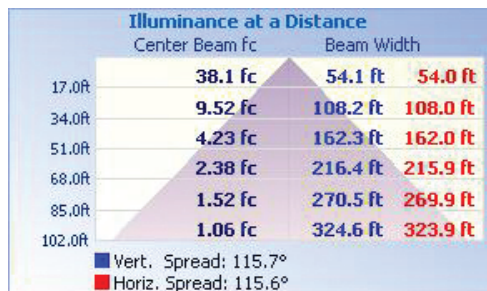

TECHNICAL DATA

LIGHT SPECIFICATIONS

Lumens	31,795 lm
Efficacy	137.47 lm/W
CCT	5000K
CRI	80
L70 Life	60,000 hrs
Dimmable	0-10V
Warranty	5-year

APPROVALS AND LISTINGS

cUL	E482965
DLC Premium	PL867C4QREQN

ILLUMINANCE AT A DISTANCE