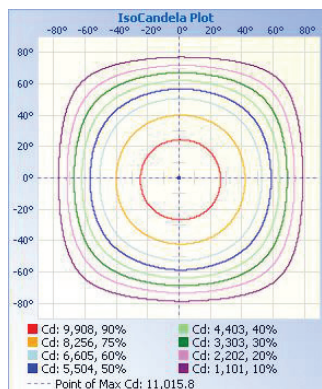

ISOCANDELA PLOT