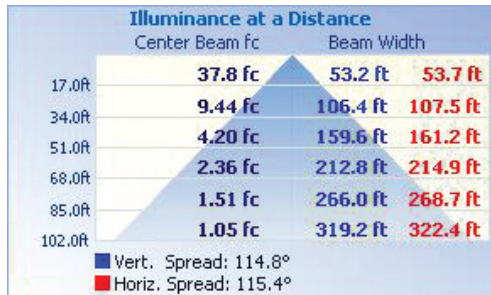

TECHNICAL DATA

LIGHT SPECIFICATIONS

Lumens	31,557 lm
Efficacy	139.39 lm/W
CCT	5000K
CRI	80
L70 Life	60,000 hrs
Dimmable	0-10V
Warranty	5-year

APPROVALS AND LISTINGS

cUL	E482965
DLC Premium	PLH6441EOH3I

ILLUMINANCE AT A DISTANCE