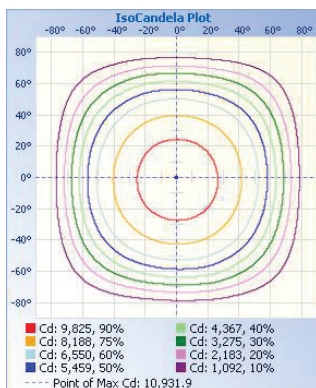

ISOCANDELA PLOT