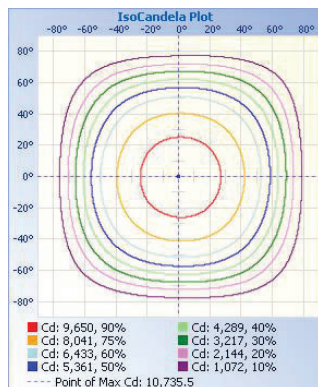

High grade aluminum body
for superior heat dissipation

110° beam angle

Shatter-proof
polycarbonate lens

TECHNICAL DATA

LIGHT SPECIFICATIONS

Lumens	31,153 lm
Efficacy	134.1 lm/W
CCT	5000K
CRI	80
L70 Life	50,000 hrs
Dimmable	0-10V
Warranty	5-year

APPROVALS AND LISTINGS

cUL	E482965
DLC Premium	PLI7PUXYH2BU

ILLUMINANCE AT A DISTANCE

	Center Beam fc	Beam Width	
17.0ft	37.1 fc	52.4 ft	52.9 ft
34.0ft	9.28 fc	104.9 ft	105.7 ft
51.0ft	4.12 fc	157.3 ft	158.6 ft
68.0ft	2.32 fc	209.8 ft	211.5 ft
85.0ft	1.48 fc	262.2 ft	264.3 ft
102.0ft	1.03 fc	314.7 ft	317.2 ft

■ Vert. Spread: 114.1°
■ Horiz. Spread: 114.5°

ISOCANDELA PLOT

ELECTRICAL

Wattage	240W
Voltage	120-347V
Power factor	0.90
THD	15%
Operating temp	-30 to 50°C

CONSTRUCTION

Housing	Aluminum alloy
Finish	Black
IP rating	IP65
Weight	10.3 lbs
Carton qty	1
Carton weight	13 lbs
Carton dimensions	42 x 42 x 20.5 cm

DIMENSIONS