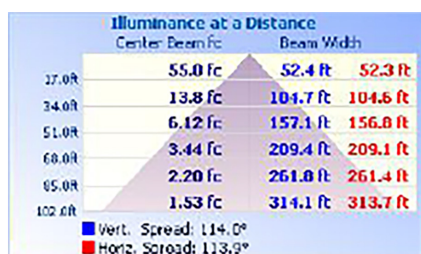

TECHNICAL DATA

LIGHT SPECIFICATIONS

Lumens	45,215 lm
Efficacy	150 lm/W
CCT	5000K
CRI	80
Beam Angle	120°
Dimmable	0-10V
Warranty	5-year

APPROVALS AND LISTINGS

cUL	E482965
DLC Premium	PLAFKW8P8B7P

ILLUMINANCE AT A DISTANCE