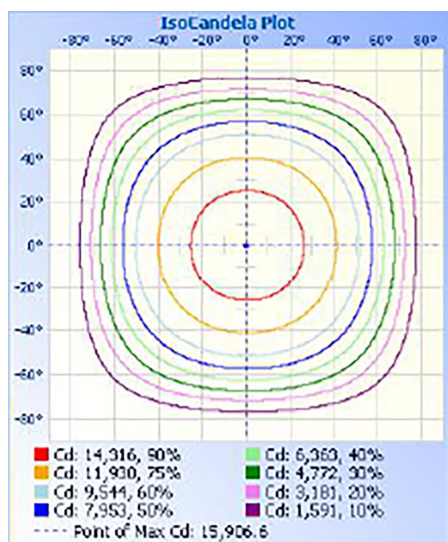

## TECHNICAL DATA

### LIGHT SPECIFICATIONS

Lumens	45,215 lm
Efficacy	150 lm/W
CCT	5000K
CRI	80
Beam Angle	120°
Dimmable	0-10V
Warranty	5-year

### ISOCANDELA PLOT

### DIMENSIONS